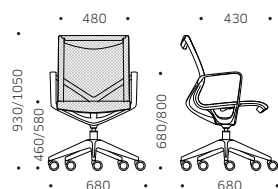

Y2A8L

Y1A6X

Y2A8X - Y2A6X - Y1A8X - Y1A6X

DIREZIONALI EXECUTIVE
YALTA EXECUTIVE AND GUEST CHAIR

Y1A8X

Y1A6X

PLASTICA BIANCO AVORIO, BASE ALLUMINIO LUCIDO IVORY PLASTIC, POLISHED ALUMINIUM BASE

Y2A8L

Y2A6L

PLASTICA NERA, BASE ALLUMINIO NERO BLACK PLASTIC, BLACK ALUMINIUM BASE

MODELLI DISPONIBILI AVAILABLE MODELS

Y1

Plastica bianco avorio
Ivory plastics
Plastique blanc ivoire
Plástico blanco marfil

Y2

Plastica nera
Black plastic
Plastique noir
Plástico negro

MISURE E VARIANTI SIZES AND VARIANTS

Y1A8X - Y2A8L

Y1A6X - Y2A6L

CERTIFICAZIONI CERTIFICATIONS

EN 1335 Test by CATAS

DOTAZIONI MECCANICHE MECHANICAL FEATURES

- 1 Sedile regolabile in altezza / Height adjustable seat / Siège réglable en hauteur / Asiento regulable en altura
- 2 Oscillante armonico / Tilt mechanism / Mécanisme pivotant / Mecanismo oscilante