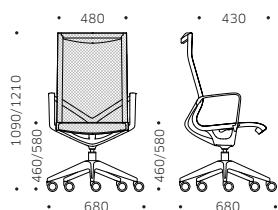

Y2A8L

Y1A6X

Y2A8X - Y2A6X - Y1A8X - Y1A6X

DIREZIONALI EXECUTIVE
YALTA EXECUTIVE AND GUEST CHAIR

Y1A8X

Y1A6X

PLASTICA BIANCO AVORIO, BASE ALLUMINIO LUCIDO IVORY PLASTIC, POLISHED ALUMINIUM BASE

Y2A8L

Y2A6L

PLASTICA NERA, BASE ALLUMINIO NERO BLACK PLASTIC, BLACK ALUMINIUM BASE

MODELLI DISPONIBILI AVAILABLE MODELS

Y1

Plastica bianco avorio
Ivory plastics
Plastique blanc ivoire
Plástico blanco marfil

Y2

Plastica nera
Black plastic
Plastique noir
Plástico negro

MISURE E VARIANTI SIZES AND VARIANTS

Y1A8X - Y2A8L

Y1A6X - Y2A6L

CERTIFICAZIONI CERTIFICATIONS

EN 1335 Test by CATAS

DOTAZIONI MECCANICHE MECHANICAL FEATURES

- 1 Sedile regolabile in altezza / Height adjustable seat / Siège réglable en hauteur / Asiento regulable en altura
- 2 Oscillante armonico / Tilt mechanism / Mécanisme pivotant / Mecanismo oscilante