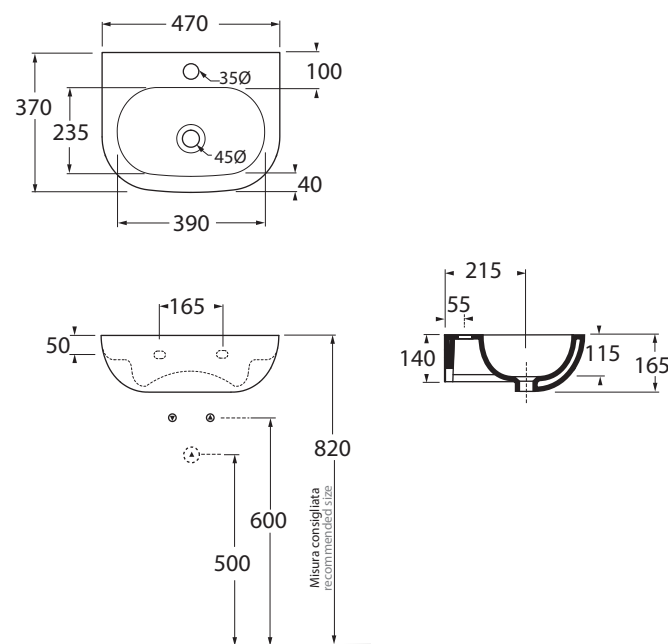

NULS0473700M

lavabi sospesi/ wall hung washbasin

codice
code

Lavabo Nuvola sospeso mono foro 47x37.
Nuvola wall hung washbasin 1 tap hole 47x37.

biancolucido/shiny white

cotone/cotton

NULS0473700MBI

NULS0473700MCT

CM 47x37xh16,5

plt italy pz.9 - plt export pcs.52

kg 10,5

scala/scale 1:20 dimensioni/dimensions in mm

COLORS 1250°

CT

cotone
cotton

Complementi/complements:

: Codice
: code

Piletta automatica con troppo pieno
Automatic waste system with over flow

PILTR

kg 0,5

TECHNICAL SHEET n°: 01	DESIGNER: ANGELETTI RUZZA	CODE: NULS0473700M	Azzurra sanitari in ceramica S.p.a. via Civita Castellana snc 01030 Castel S.Elia (VT) - ITALY Tel. +39.0761 518155 Fax. +39.0761 514560	
SHEET FORMAT: A4	ISO	REVISION: 02	SCALE: 1:20	DATE: 29/07/2019
REGULATIONS: CE EN 14688 / EN31 / Dop-14688 *				
All the measurements respect the tolerances provided by the "AZZURRA QUALITY GUIDELINES".				