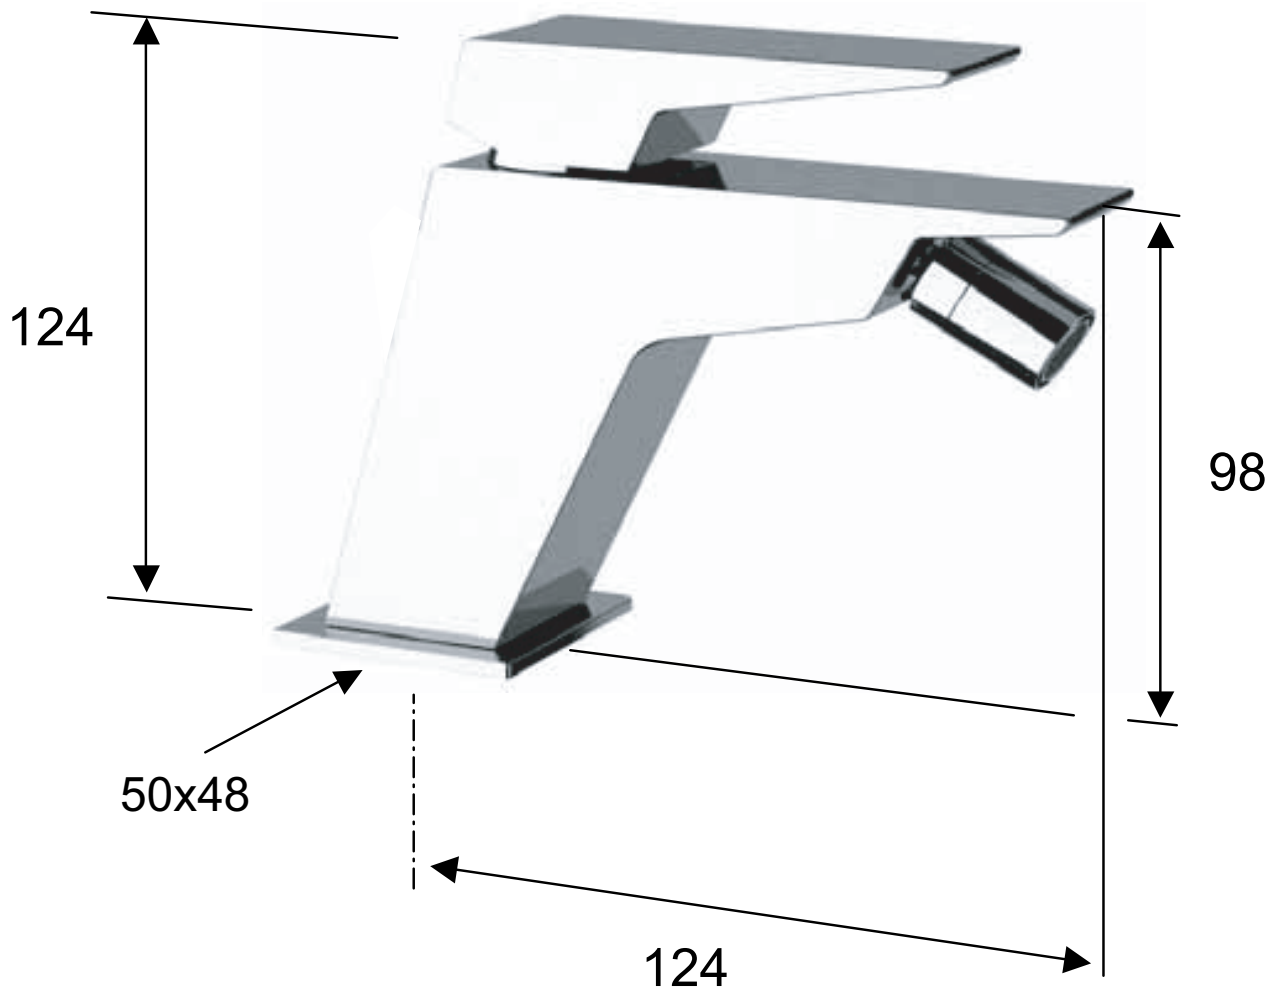

DANIEL

SCHEDA TECNICA TECHNICAL FEATURES

ART. COD.

SP604B

MATERIALI / MATERIALS

OTTONE CROMATO / CHROME PLATED BRASS

CROMATURA / CHROME PLATING

UNI EN 248