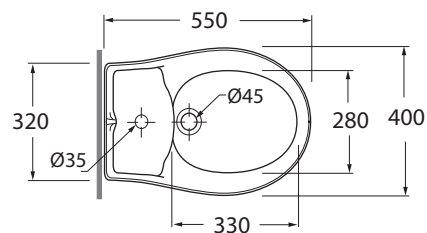

JUBKS000000M

JUBILAEUM sanitari sospesi 55/wall hung sanitary wares

codice
code

Bidet Jubilaeum sospeso.
Jubilaeum Wall-hung without hole bidet.

bianco lucido/ shiny white

JUBKS000000MBI

CM 55x40x31

plt italy pz.12 - plt export pcs. 20

kg 17

scala/scale 1:20 dimensioni/dimensions in mm

Complementi/complements:

Piletta automatica con troppo pieno
Automatic waste system with over flow
kg 0,5

: Codice
: code

PILTR

Sifone a scomparsa per bidet sospeso
Concealed siphon for wall-hung bidet

kg 0,4

*quota associata al montaggio del sifone a scomparsa SF/R
*measure combined in association with the SF/R hidden siphon

: Codice
: code

SF/R

| | | | | | |
|---|-----------------------------------|---------------------------|--|-------------------------|--|
| TECHNICAL SHEET n°: 01 | DESIGNER: OFFICINA AZZURRA | CODE: JUBKS000000M | Azzurra sanitari in ceramica S.p.a. via Civita Castellana snc 01030 Castel S.Elia (VT) - ITALY Tel.+39.0761 518155 Fax.+39.0761 514560 | | |
| SHEET FORMAT: A4 | ISO | REVISION: 02 | SCALE: 1:20 | DATE: 26/07/2019 | |
| REGULATIONS: EN 14528 / EN35 / Dop-14528* | | | | | |
| All the measurements respect the tolerances provided by the "AZZURRA QUALITY GUIDELINES". | | | | | |