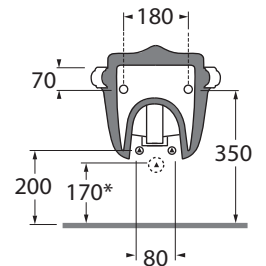

JUBKS000000M

JUBILAEUM sanitari sospesi 55/wall hung sanitary wares

codice
code

Bidet Jubilaeum sospeso.
Jubilaeum Wall-hung without hole bidet.

bianco lucido/ shiny white

JUBKS000000MBI

CM 55x40x31

plt italy pz.12 - plt export pcs. 20

kg 17

scala/scale 1:20 dimensioni/dimensions in mm

Complementi/complements:

Piletta automatica con troppo pieno
Automatic waste system with over flow
kg 0,5

: Codice
: code

PILTR

Sifone a scomparsa per bidet sospeso
Concealed siphon for wall-hung bidet

kg 0,4

*quota associata al montaggio del sifone a scomparsa SF/R
*measure combined in association with the SF/R hidden siphon

: Codice
: code

SF/R

| | | | | | |
|---|-----------------------------------|---------------------------|--|-------------------------|--|
| TECHNICAL SHEET n°: 01 | DESIGNER: OFFICINA AZZURRA | CODE: JUBKS000000M | Azzurra sanitari in ceramica S.p.a. via Civita Castellana snc 01030 Castel S.Elia (VT) - ITALY Tel.+39.0761 518155 Fax.+39.0761 514560 | | |
| SHEET FORMAT: A4 | ISO | REVISION: 02 | SCALE: 1:20 | DATE: 26/07/2019 | |
| REGULATIONS: EN 14528 / EN35 / Dop-14528* | | | | | |
| All the measurements respect the tolerances provided by the "AZZURRA QUALITY GUIDELINES". | | | | | |