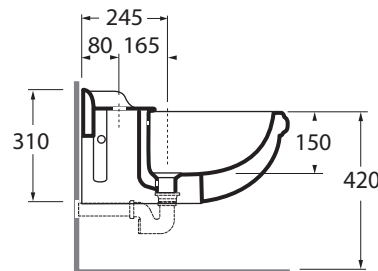

JUBKS000000M

JUBILAEUM sanitari sospesi 55/wall hung sanitary wares

codice
code

Bidet Jubilaeum sospeso.
Jubilaeum Wall-hung without hole bidet.

bianco lucido/ shiny white

JUBKS000000MBI

CM 55x40x31

plt italy pz.12 - plt export pcs. 20

kg 17

scala/scale 1:20 dimensioni/dimensions in mm

Complementi/complements:

Piletta automatica con troppo pieno
Automatic waste system with over flow
kg 0,5

: Codice
: code

PILTR

Sifone a scomparsa per bidet sospeso
Concealed siphon for wall-hung bidet

kg 0,4

*quota associata al montaggio del sifone a scomparsa SF/R
*measure combined in association with the SF/R hidden siphon

: Codice
: code

SF/R

| | | | | | |
|---|-----------------------------------|---------------------------|--|-------------------------|--|
| TECHNICAL SHEET n°: 01 | DESIGNER: OFFICINA AZZURRA | CODE: JUBKS000000M | Azzurra sanitari in ceramica S.p.a. via Civita Castellana snc 01030 Castel S.Elia (VT) - ITALY Tel.+39.0761 518155 Fax.+39.0761 514560 | | |
| SHEET FORMAT: A4 | ISO | REVISION: 02 | SCALE: 1:20 | DATE: 26/07/2019 | |
| REGULATIONS: EN 14528 / EN35 / Dop-14528* | | | | | |
| All the measurements respect the tolerances provided by the "AZZURRA QUALITY GUIDELINES". | | | | | |