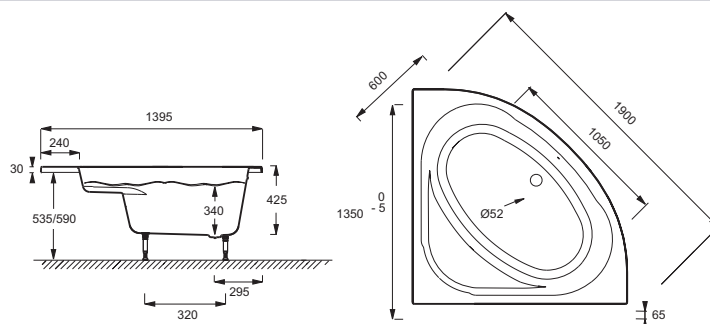

E60223

Collection: DOMO

Finish*:

00 - White

Main features:

Features

- DIMENSIONS: 135 x 135 x 42.50 cm
- MATERIAL: Acrylic
- VOLUME (L): 230/160
- FOOT HEIGHT: 120/175
- FEET: Supplied
- WASTE : Not supplied
- OPTIONAL COORDINATING BATHTHSCREEN: No
- BATH WELL WIDTH: 60 cm
- CAN BE EQUIPPED WITH A WHIRLPOOL SYSTEM: Yes
- BOTTOM DIMENSIONS: 105 x 60 cm
- WEIGHT: 21.5 kg
- INSTALLATION TYPE: Corner
- SHAPE: Corner
- WASTE DIAMETER: 5.2 cm
- STEP: Not supplied
- OPTIONAL COORDINATING PANEL: Yes
- BATH WELL LENGTH: 105 cm
- TWO-PERSON BATH: No
- GUARANTEE: 10 years
- Available with whirlpool system

Consumer benefits

- COMFORT: Symmetrical double back
- PRACTICAL: Integral corner seating

Required products

- E6D015: Extra-slim waste with overflow
- E6D015
- E70174
- E6D159

Installation benefits

- EASIER INSTALLATION: "Easy" version for fast installation with factory-fitted frame and panel

Optional products

- E6757
- E6187

Technical drawing

Product Specification: Corner drop-in bath. E60223. Collection: DOMO. DIMENSIONS: 135 x 135 x 42.50 cm. WEIGHT: 21.5 kg. MATERIAL: Acrylic. INSTALLATION TYPE: Corner. VOLUME (L): 230/160. SHAPE: Corner. FOOT HEIGHT: 120/175. WASTE DIAMETER: 5.2 cm. FEET: Supplied. STEP: Not supplied. WASTE : Not supplied. OPTIONAL COORDINATING PANEL: Yes. OPTIONAL COORDINATING BATHTHSCREEN: No. BATH WELL LENGTH: 105 cm. BATH WELL WIDTH: 60 cm. TWO-PERSON BATH: No. CAN BE EQUIPPED WITH A WHIRLPOOL SYSTEM: Yes. GUARANTEE: 10 years. BOTTOM DIMENSIONS: 105 x 60 cm. Available with whirlpool system.