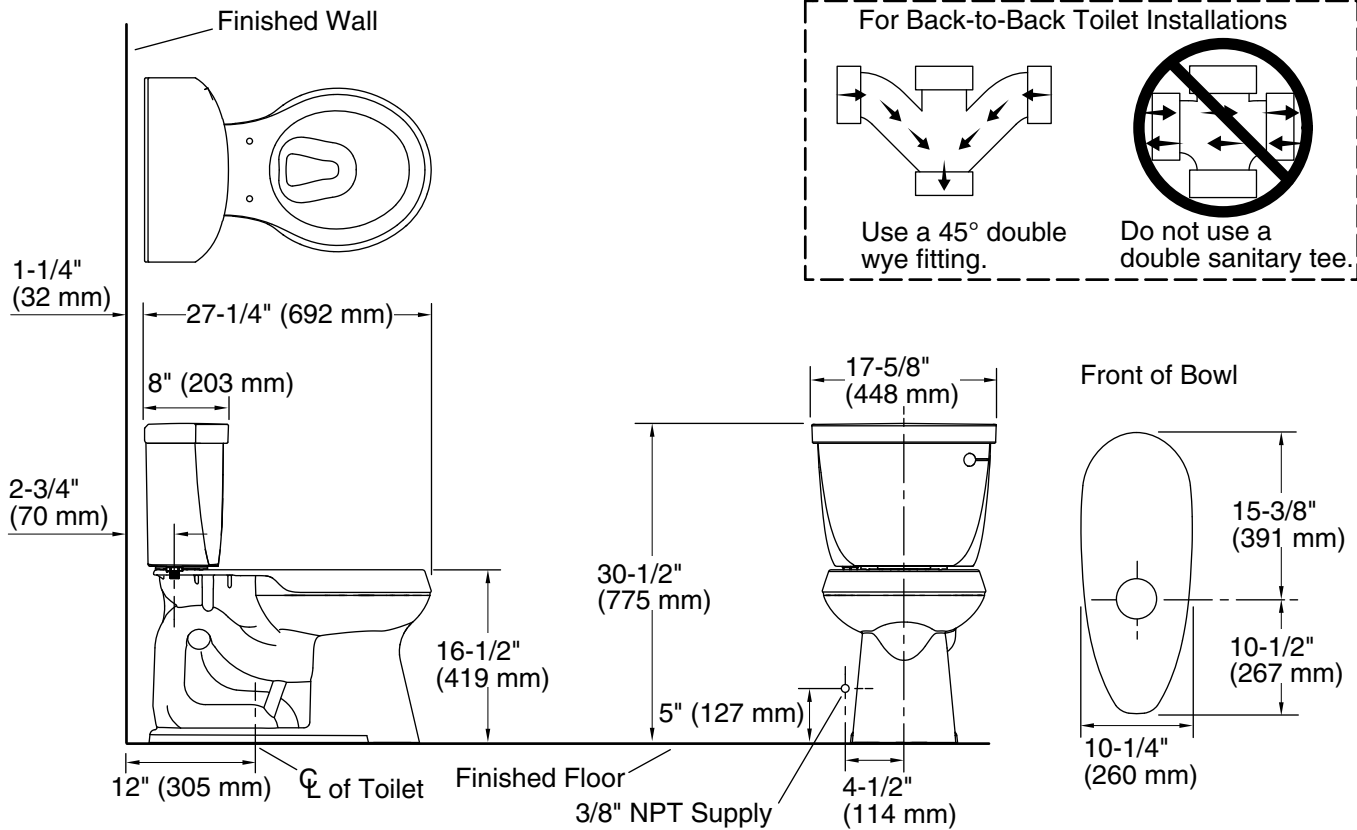

Cimarron® Comfort Height®
two-piece round-front 1.6 gpf toilet
K-3888-RA

Technical Information

All product dimensions are nominal.

- Toilet type: Two-piece, Floor-mount
- Waste Outlet: Floor
- Bowl shape: Round-front
- Flush type: AquaPiston®
- Trap passageway: 2-1/8" (54 mm)
- Water Consumption
  - Full: 1.6 gpf (6 lpf)
- Water surface size: 11" x 8-3/4" (279 mm x 222 mm)
- Rim to water surface: 5-1/4" (133 mm)
- Rough-in: 12" (305 mm)
- Seat-mounting holes: 5-1/2" (140 mm)

Notes

Install this product according to the installation instructions.
For back-to-back toilet installations: Use only a 45° double wye fitting.