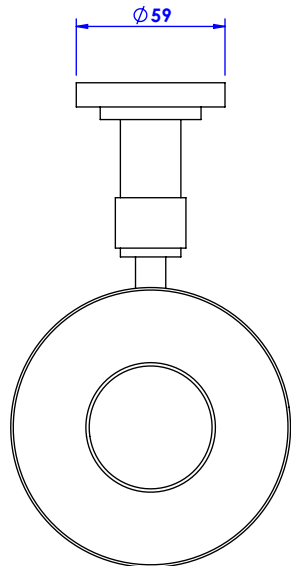

Collections : Star

Porte-savon avec coupe cristallin, mural.

Wall mounted cristallin soap dish holder.

Star à manettes Tradition

Ref. C19-515

Star

Ref. C31-515

Star Lisse

Ref. C32-515

Star à Manettes

Ref. C33-515

CRISTAL & BRONZE

PARIS · 1937

04/09/2020-1