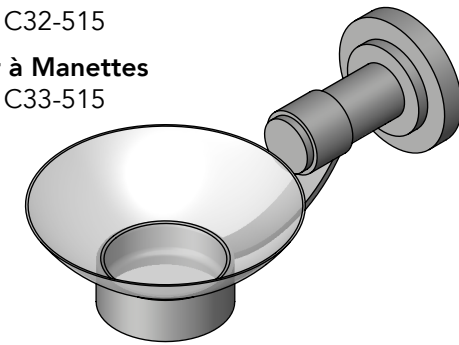

Collections : Star

Porte-savon avec coupe cristallin, mural.

Wall mounted cristallin soap dish holder.

Star à manettes Tradition

Ref. C19-515

Star

Ref. C31-515

Star Lisse

Ref. C32-515

Star à Manettes

Ref. C33-515

CRISTAL & BRONZE

PARIS · 1937

04/09/2020-1