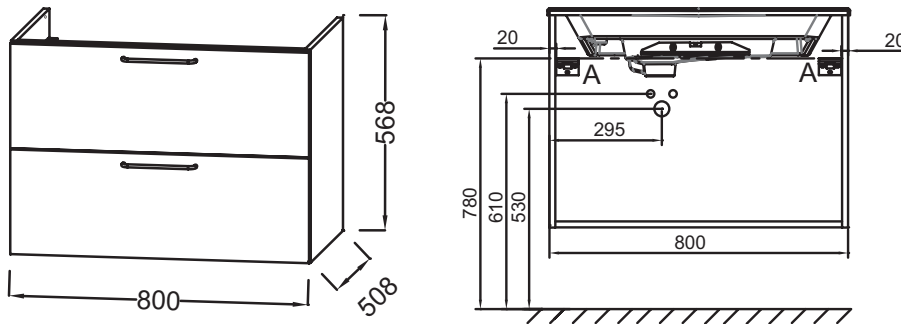

**EB2522-R5**

**Collection:** ODÉON RIVE GAUCHE

**Finish\*:**

**Main features:**

**Features**

- DIMENSIONS: 80 x 50.80 x 56.80 cm
- MATERIAL: Lacquer or melamine
- NORMS AND REGULATION: NF
- VERSION: Chrome handle
- INSIDE FINISH: Grey
- ADDITIONAL INFORMATION: tap, vanity top/basin and fixings set not included

- WEIGHT: 32 kg
- INSTALLATION TYPE: Wall-hung
- STORAGE TYPE: Drawer
- HANDLE : Attached wire handle
- FIXING: Installer selects fixings set according to wall support

**Consumer benefits**

- SOUND COMFORT: Drawers equipped with a damper close system
- PERFECT FINISH: Wide choice of finishes

**Installation benefits**

- EASY INSTALLATION: Assembled cabinet

**Required products**

- EB2562: Vanity top frosted glass 81 cm
- EXAW112-Z: Vanity top 80 cm

**Technical drawing**

Product Specification: Base unit for vanity top 80 cm, 2 drawers, chrome handle. EB2522-R5. Collection: ODÉON RIVE GAUCHE. DIMENSIONS: 80 x 50.80 x 56.80 cm. WEIGHT: 32 kg. MATERIAL: Lacquer or melamine. INSTALLATION TYPE: Wall-hung. NORMS AND REGULATION: NF. STORAGE TYPE: Drawer. VERSION: Chrome handle. HANDLE : Attached wire handle. INSIDE FINISH: Grey. FIXING: Installer selects fixings set according to wall support. ADDITIONAL INFORMATION: tap, vanity top/basin and fixings set not included.