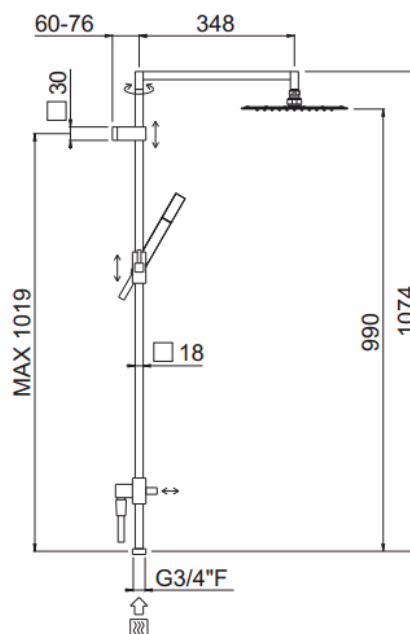

Extreme 3/4" connection

Extreme 3/4" connection, MySlim inspectable shower head
31454-CR

TECHNICAL INFORMATION

Turning square shower column with adjustable mounting with articulated shower holder, 3/4" connection, adjustable upper holder and diverter. Non-liming inspectable square ultra-thin shower head 300x300 in chromed stainless steel. ABS non-liming one jet square shower. PVC smooth double anti-torsion flexible hose cm 150. CHROME

ecologic

adjustable column

inspectable square

TECHNICAL DRAWING

FINISHINGS