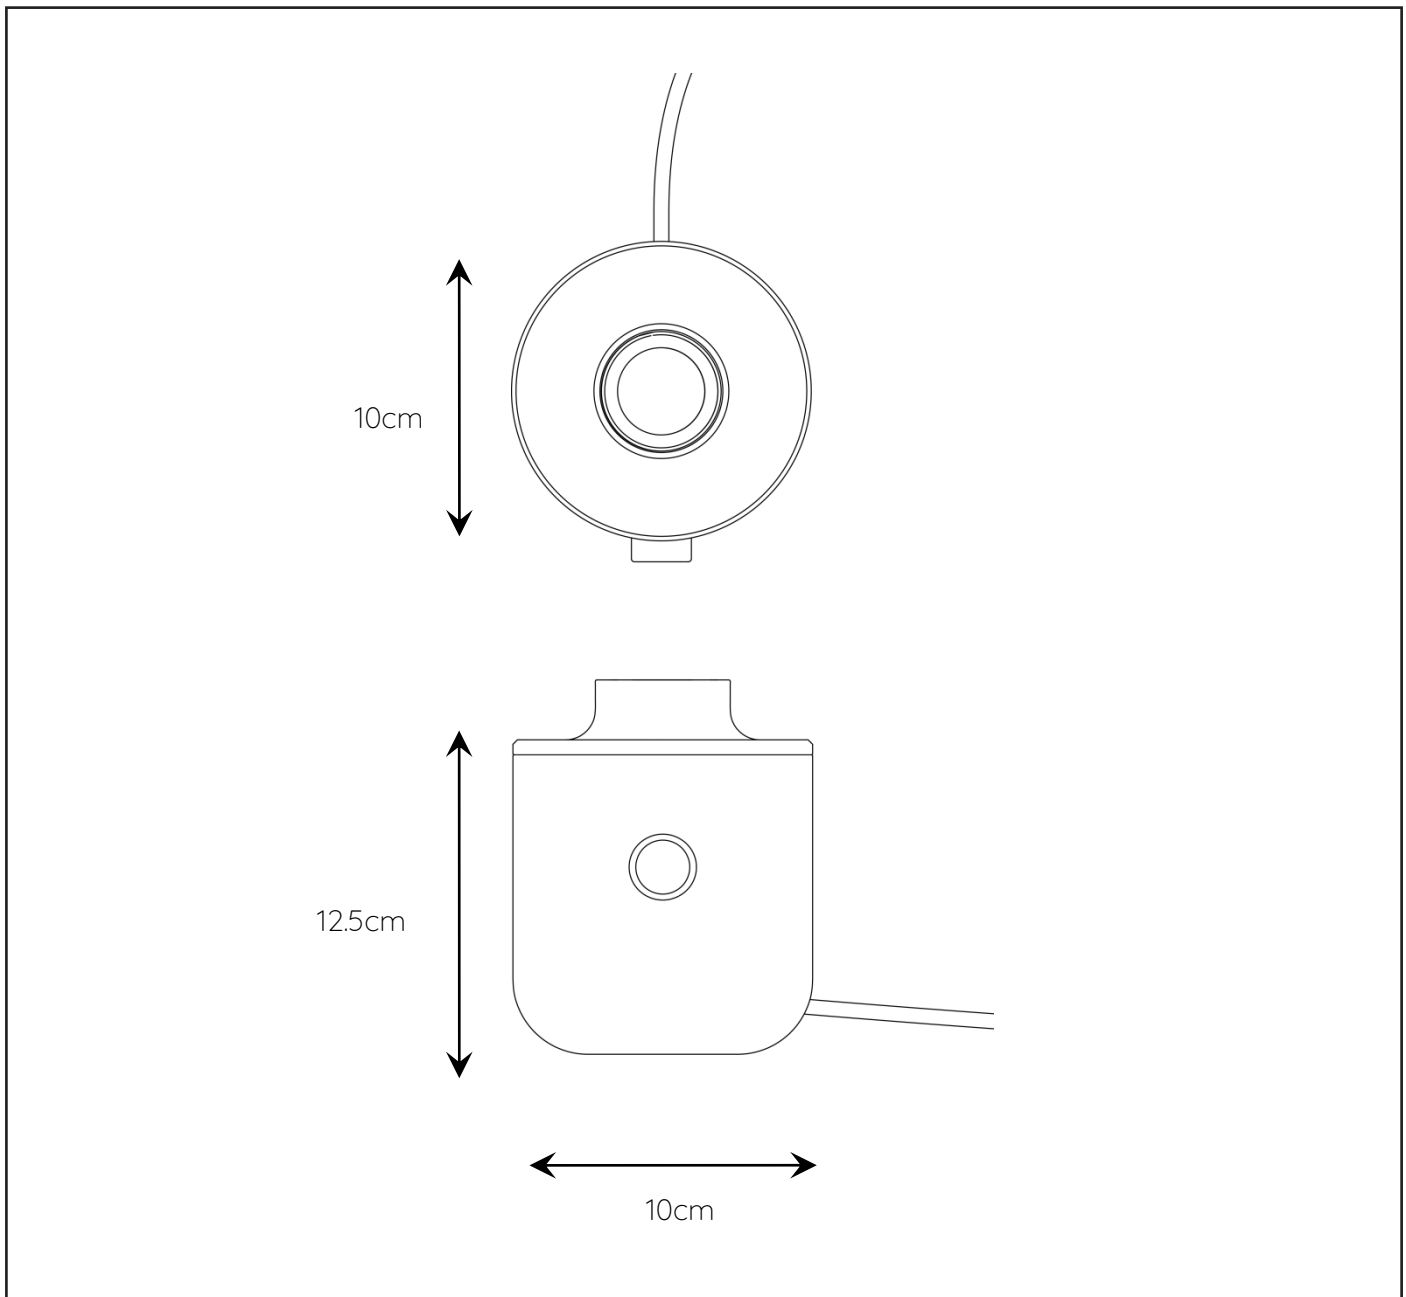

TANNER

Item number : 39521/01/02

EAN code : 5411212390738

For more specifications, dimensions please visit
www.lucide.com