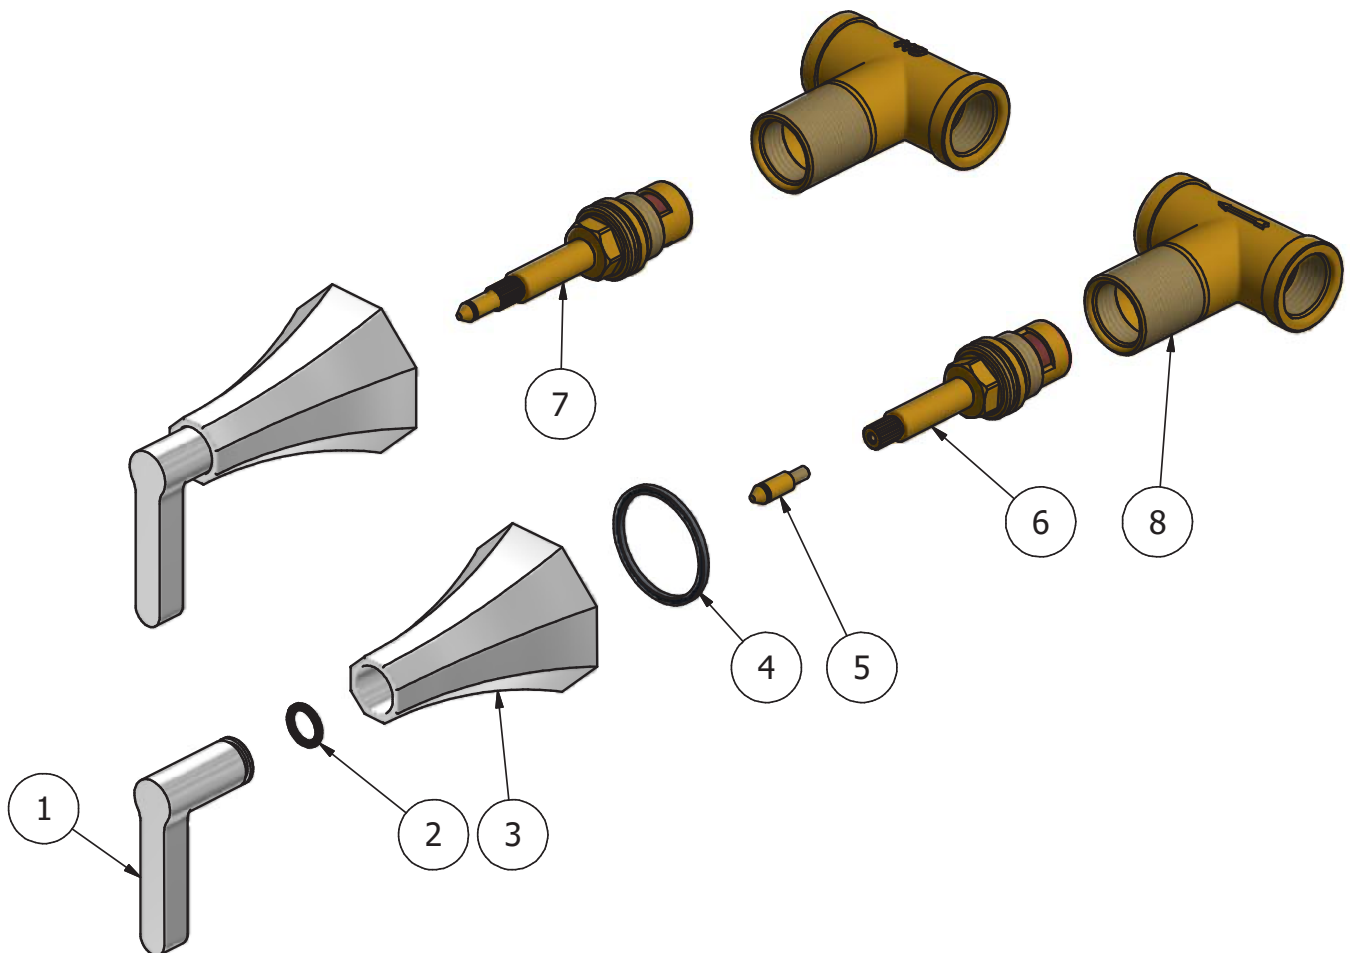

IB RUBINETTI

Elenco parti			
EL	CODICE	NUMERO DI MAGAZZINO	QT
1	CC0002160	Lever	2
2	AQ0010153	OR 10x2 NBR 70 SH	2
3	CC0002162	Octagonal bell H70	2
4	AQ0010274	Rubber packing Ø38x33.5x2	2
5	AQ0010617	Click connection for headworks	2
6	AQ0010529	Ceramic headwork 90° SX H38.5 8x20	1
7	AQ0010528	Ceramic headwork 90° DX H38.5 8x20	1
8	CC0002005	Built-in stopcocks G1/2"	2