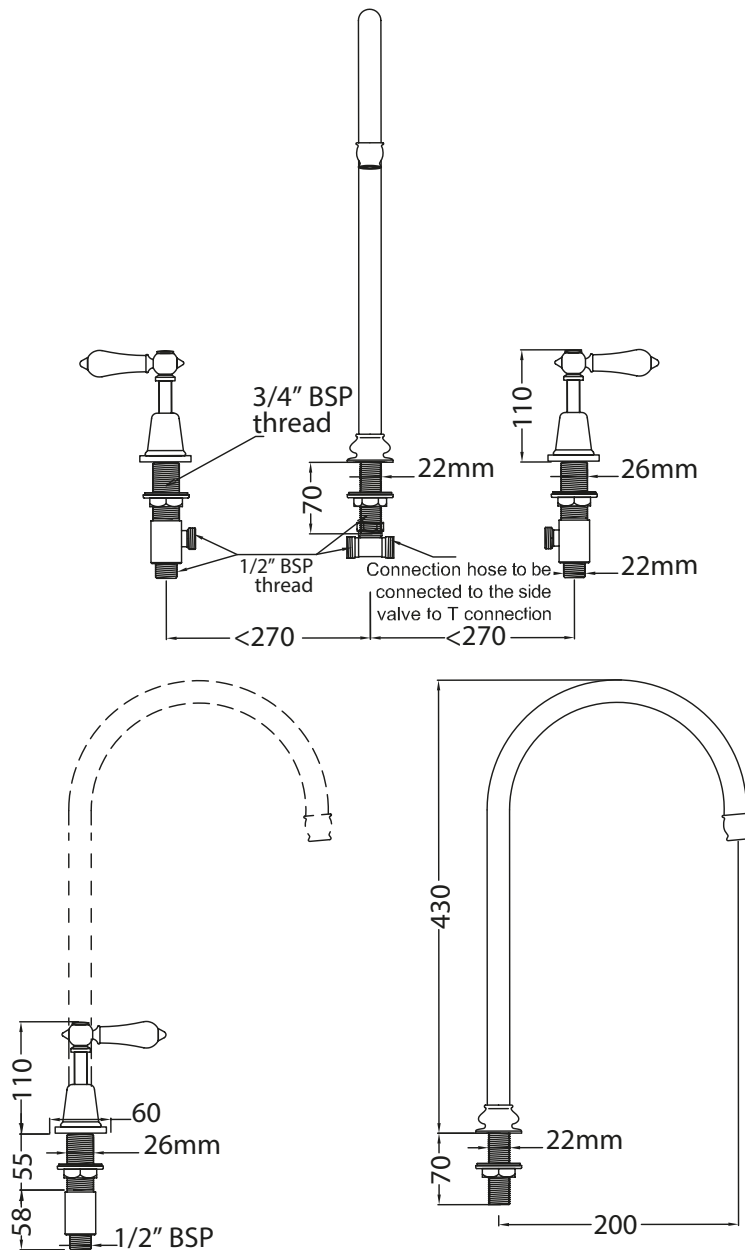

Catchpole & Rye

Saracens Dairy,
 Pluckley,
 Kent. U.K.
 TN27 0SA.
 TEL: +44 (0)1233 840840
 EMAIL: info@catchpoleandrye.com

Product Range:

Taps

Product Name:

La Fontaine Three Hole Basin Tap
 with Extended Swan Neck Spout

DIMENSIONAL DATA SHEET DATE: AUGUST 2018

NOTES:

DIMENSIONS IN MILLIMETRES.

WHILST EVERY EFFORT IS MADE TO ENSURE THE ACCURACY OF THESE DATA SHEETS THEY ARE SUBJECT TO CHANGE WITHOUT NOTICE AS PART OF THE COMPANY'S PRODUCT DEVELOPMENT PROCESS.