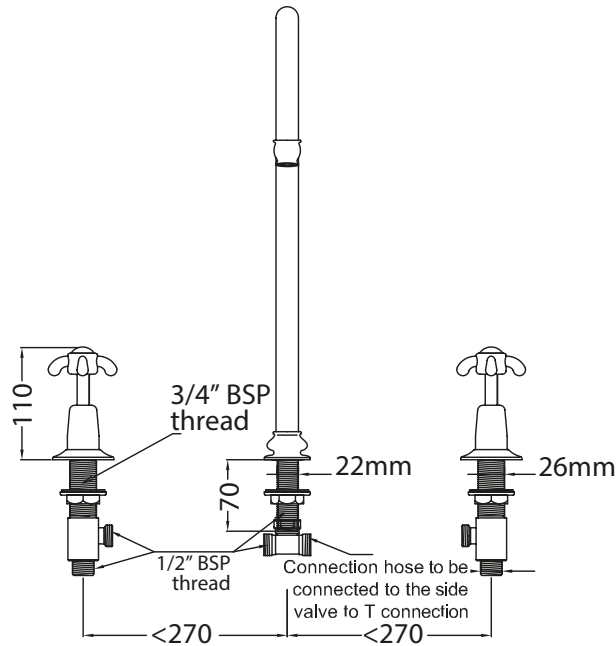

Catchpole & Rye

Saracens Dairy,
 Pluckley,
 Kent. U.K.
 TN27 0SA.
 TEL: +44 (0)1233 840840
 EMAIL: info@catchpoleandrye.com

Product Range:

Taps

Product Name:

La Loire Three Hole Basin Tap
 with Extended Swan Neck Spout

DIMENSIONAL DATA SHEET DATE: AUGUST 2018

NOTES:

DIMENSIONS IN MILLIMETRES.

WHILST EVERY EFFORT IS MADE TO ENSURE THE ACCURACY OF THESE DATA SHEETS THEY ARE SUBJECT TO CHANGE WITHOUT NOTICE AS PART OF THE COMPANY'S PRODUCT DEVELOPMENT PROCESS.