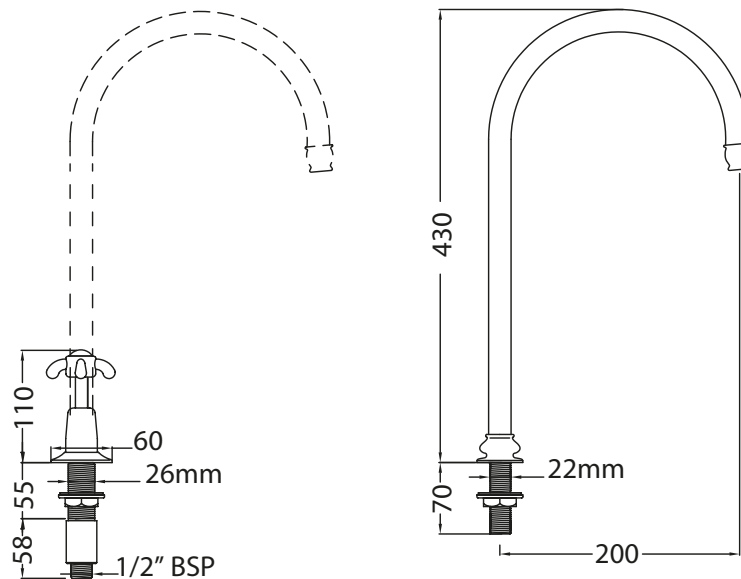

Catchpole & Rye

Saracens Dairy,
 Pluckley,
 Kent. U.K.
 TN27 0SA.
 TEL: +44 (0)1233 840840
 EMAIL: info@catchpoleandrye.com

Product Range:

Taps

Product Name:

La Loire Three Hole Basin Tap
 with Extended Swan Neck Spout

DIMENSIONAL DATA SHEET DATE: AUGUST 2018

NOTES:

DIMENSIONS IN MILLIMETRES.

WHILST EVERY EFFORT IS MADE TO ENSURE THE ACCURACY OF THESE DATA SHEETS THEY ARE SUBJECT TO CHANGE WITHOUT NOTICE AS PART OF THE COMPANY'S PRODUCT DEVELOPMENT PROCESS.