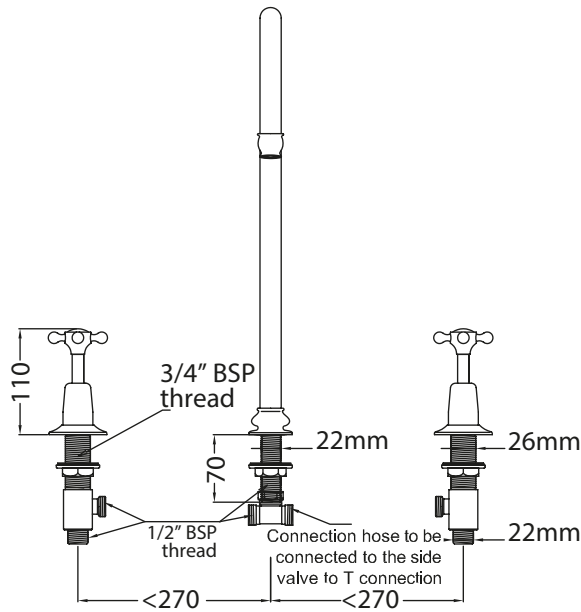

Catchpole & Rye

Saracens Dairy,
 Pluckley,
 Kent. U.K.
 TN27 0SA.
 TEL: +44 (0)1233 840840
 EMAIL: info@catchpoleandrye.com

Product Range:

Taps

Product Name:

The English Three Hole Basin Tap with Extended Swan Neck Spout

DIMENSIONAL DATA SHEET DATE: AUGUST 2018

NOTES:

DIMENSIONS IN MILLIMETRES.

WHILST EVERY EFFORT IS MADE TO ENSURE THE ACCURACY OF THESE DATA SHEETS THEY ARE SUBJECT TO CHANGE WITHOUT NOTICE AS PART OF THE COMPANY'S PRODUCT DEVELOPMENT PROCESS.