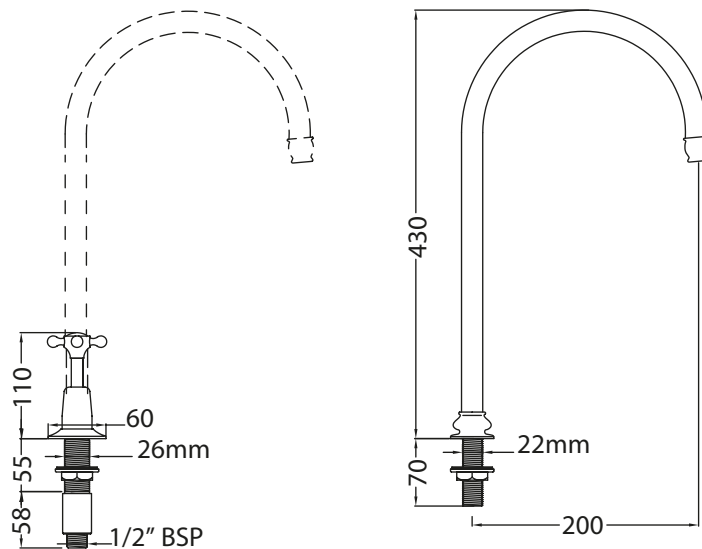

Catchpole & Rye

Saracens Dairy,
 Pluckley,
 Kent. U.K.
 TN27 0SA.
 TEL: +44 (0)1233 840840
 EMAIL: info@catchpoleandrye.com

Product Range:

Taps

Product Name:

The English Three Hole Basin Tap with Extended Swan Neck Spout

DIMENSIONAL DATA SHEET DATE: AUGUST 2018

NOTES:

DIMENSIONS IN MILLIMETRES.

WHILST EVERY EFFORT IS MADE TO ENSURE THE ACCURACY OF THESE DATA SHEETS THEY ARE SUBJECT TO CHANGE WITHOUT NOTICE AS PART OF THE COMPANY'S PRODUCT DEVELOPMENT PROCESS.