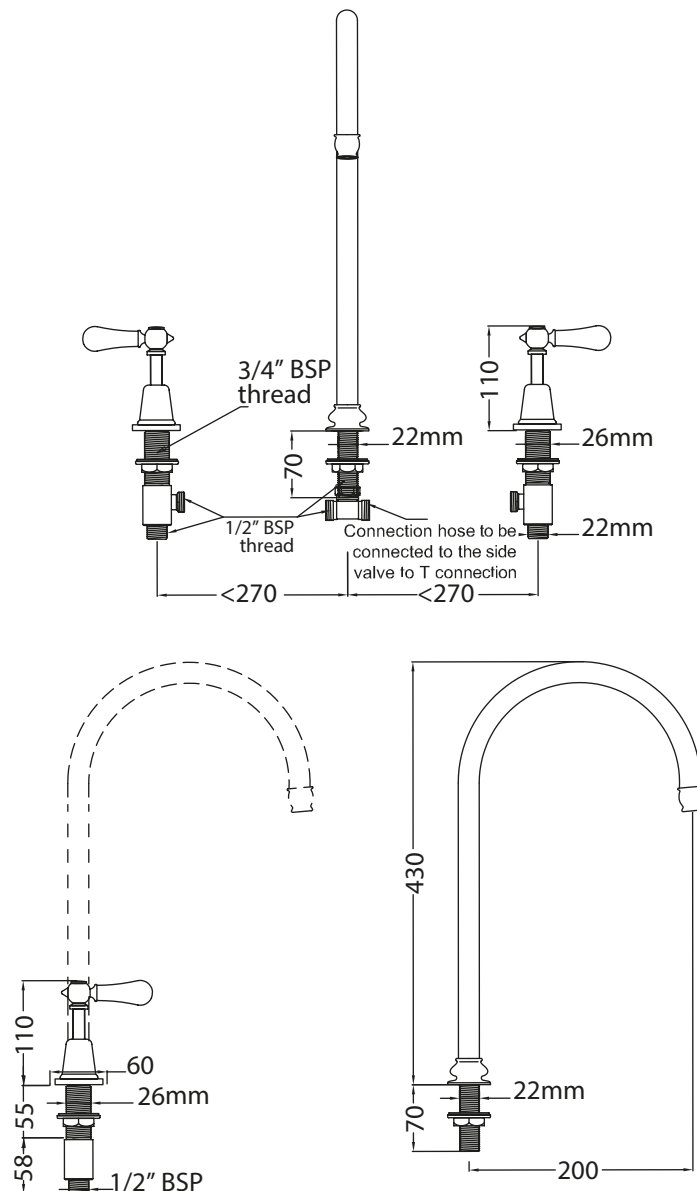

# Catchpole & Rye

Saracens Dairy,  
 Pluckley,  
 Kent. U.K.  
 TN27 0SA.  
 TEL: +44 (0)1233 840840  
 EMAIL: info@catchpoleandrye.com

Product Range:

Taps

Product Name:

The Solheim Three Hole Basin Tap  
 with Extended Swan Neck Spout

## DIMENSIONAL DATA SHEET DATE: AUGUST 2018

**NOTES:**

DIMENSIONS IN MILLIMETRES.

WHILST EVERY EFFORT IS MADE TO ENSURE THE ACCURACY OF THESE DATA SHEETS THEY ARE SUBJECT TO CHANGE WITHOUT NOTICE AS PART OF THE COMPANY'S PRODUCT DEVELOPMENT PROCESS.