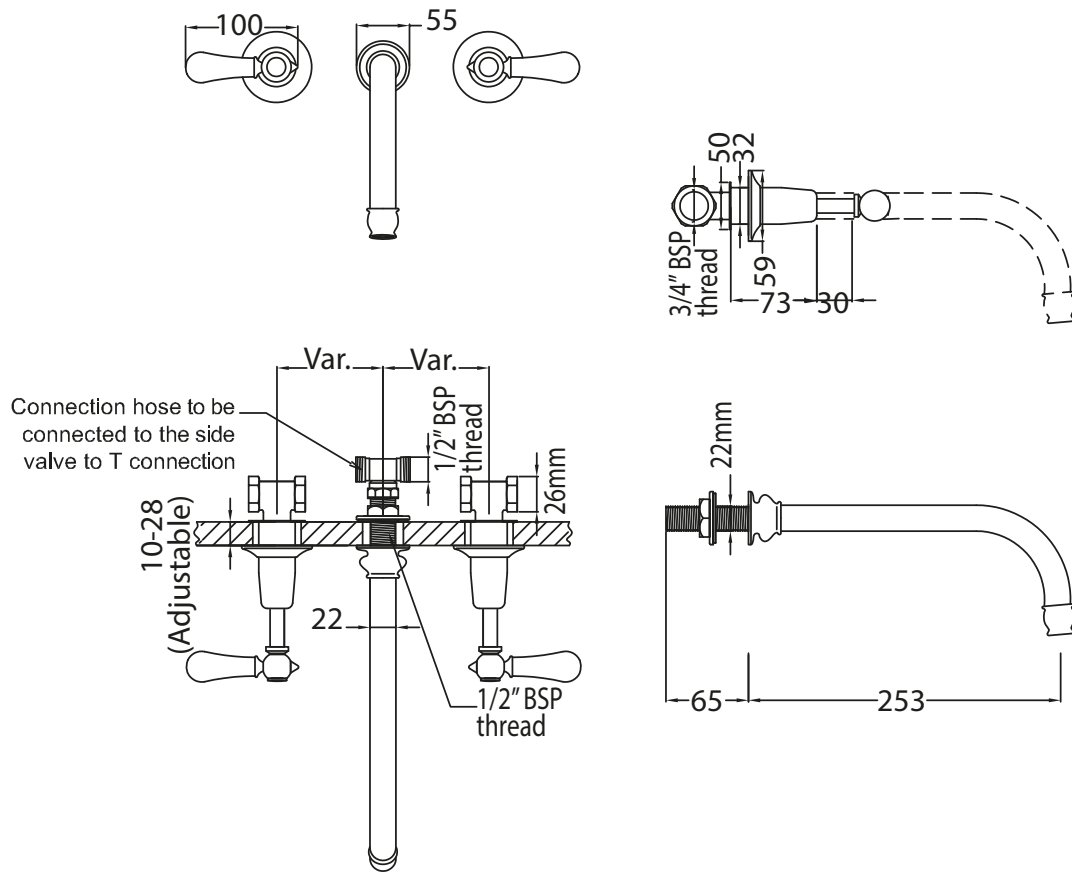

Catchpole & Rye

Saracens Dairy,
 Pluckley,
 Kent. U.K.
 TN27 0SA.
 TEL: +44 (0)1233 840840
 EMAIL: info@catchpoleandrye.com

Product Range:

Taps

Product Name:

The Solheim Wall Mounted
 Three Hole Basin Tap with
 Swan Neck Spout

DIMENSIONAL DATA SHEET DATE: AUGUST 2018

NOTES:

DIMENSIONS IN MILLIMETRES.

WHILST EVERY EFFORT IS MADE TO ENSURE THE ACCURACY OF THESE DATA SHEETS THEY ARE SUBJECT TO CHANGE WITHOUT NOTICE AS PART OF THE COMPANY'S PRODUCT DEVELOPMENT PROCESS.