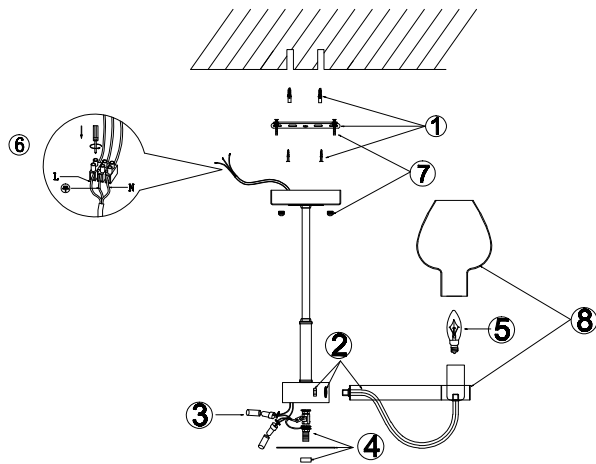

FREYA
TRADITION OF QUALITY

Instruction

FR5028PL-05B

5 x E14 (60W)

Model: FR5028PL-05B

Series: Tara

Ceiling Lamps