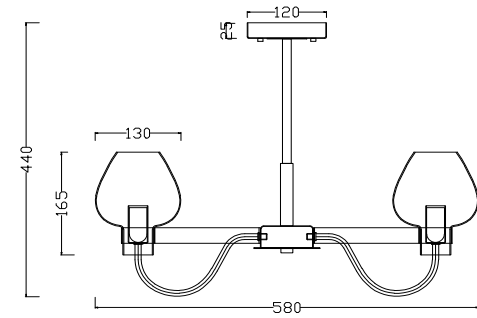

FREYA
TRADITION OF QUALITY

Instruction

FR5028PL-05B

5 x E14 (60W)

Model: FR5028PL-05B

Series: Tara

Ceiling Lamps