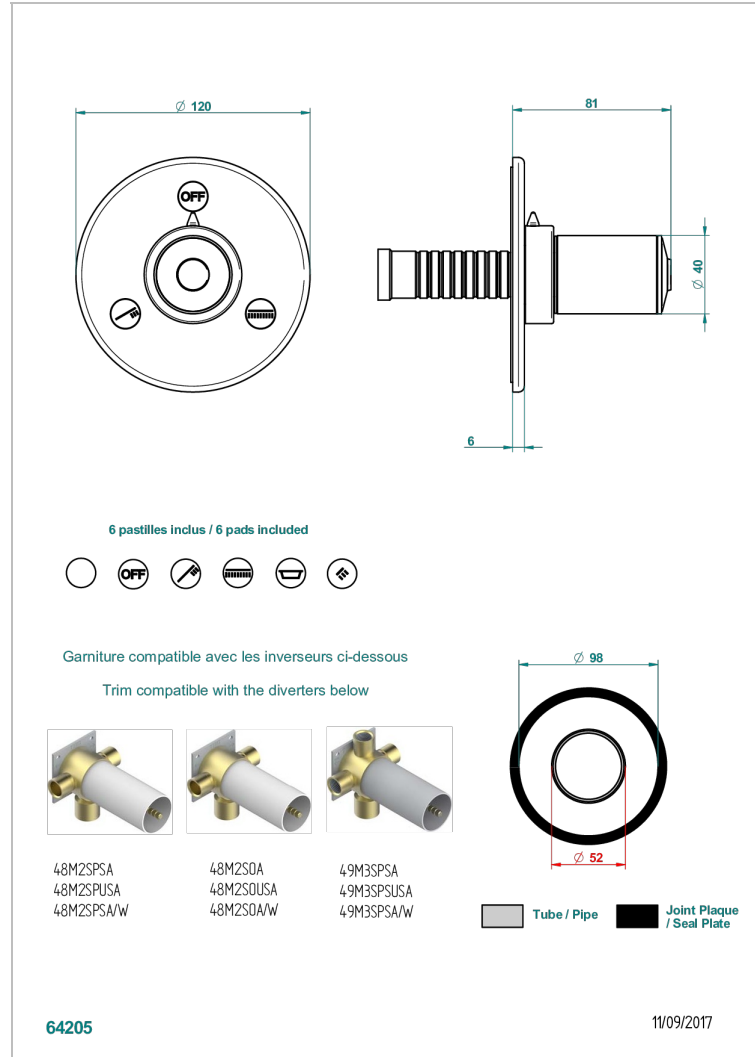

FAUBOURG - ЧЕРНЫЙ ФАРФОР

G2L-48M2SB

Trim for wall mounted diverter, 2 ways - ref. 48M2 and 3 ways - ref. 49M3

THG[®]
PARIS

ХАРАКТЕРИСТИКИ

- Faubourg - чёрный фарфор
- Trim for wall mounted diverter, 2 ways - ref. 48M2 and 3 ways - ref. 49M3

СВЯЗАННЫЕ ТОВАРНЫЕ ПОЗИЦИИ

- Ref. G00-48M2SOA Wall mounted 3-way diverter with ceramic cartridge for concealed installation- 1 inlet 3/4" and 2 outlets 1/2" without stop position, without trim
- Ref. G00-48M2SPSA Wall mounted 3-way diverter with ceramic cartridge for concealed installation, 1 inlet 3/4" and 2 outlets 1/2" with stop position, without trim
- Ref. G00-49M3SPSA Wall mounted 4-way diverter with ceramic cartridge for concealed installation- 1 inlet 3/4" and 3 outlets 1/2" with stop position, without trim