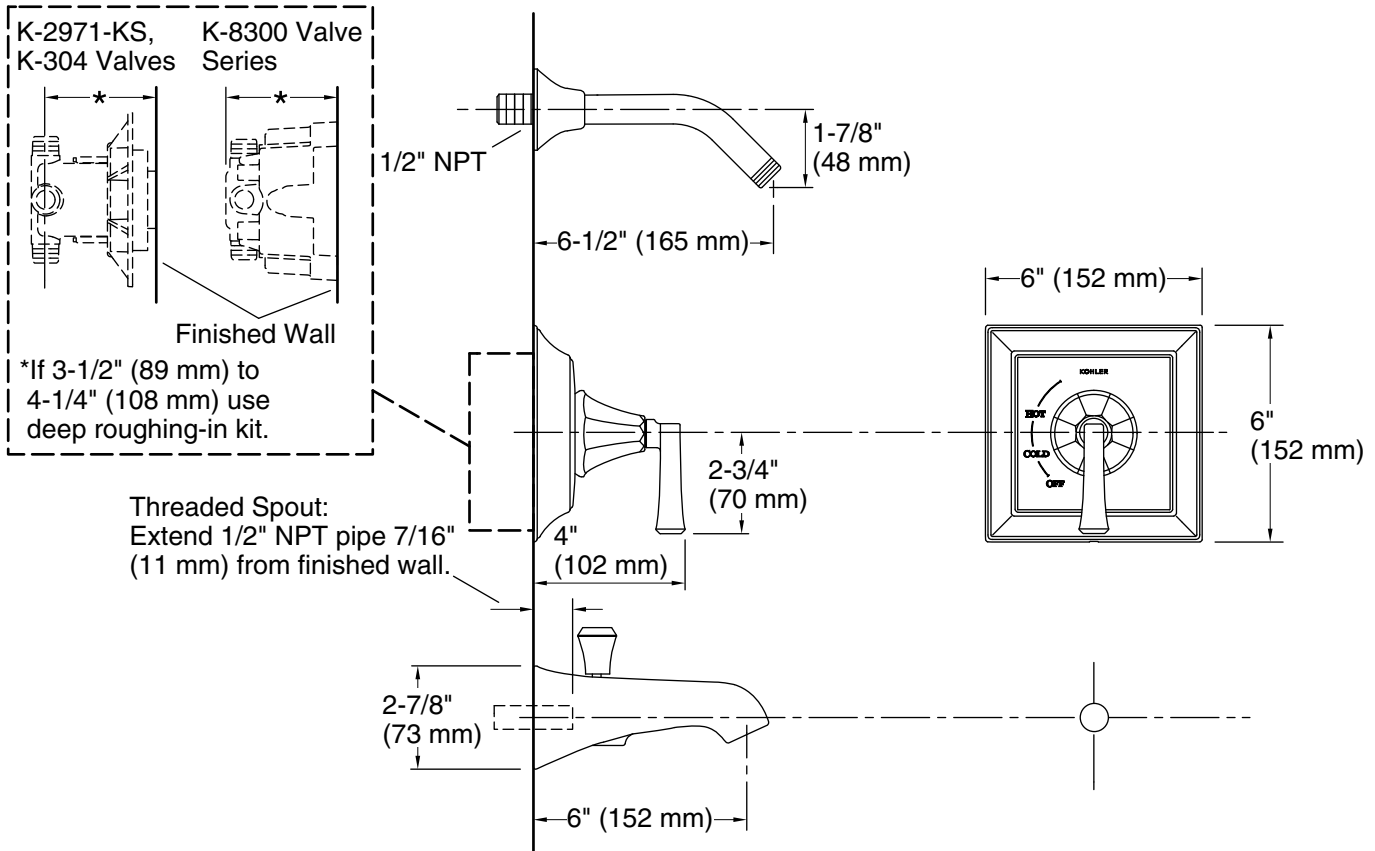

Technical Information

All product dimensions are nominal.

Notes

Install this product according to the installation instructions.

NOTICE: Risk of product damage. Long screws for installing trim can damage the K-2971-KS valve. Consult the trim installation guide to verify if the thin wall installation kit (88526) is needed. Install straight pipe or tube drop of 7" (178 mm) to 18" (457 mm) with single elbow between the valve and the wall-mount spout. Elbow must be a 90 degree drop ell that is secured to rigid framing.