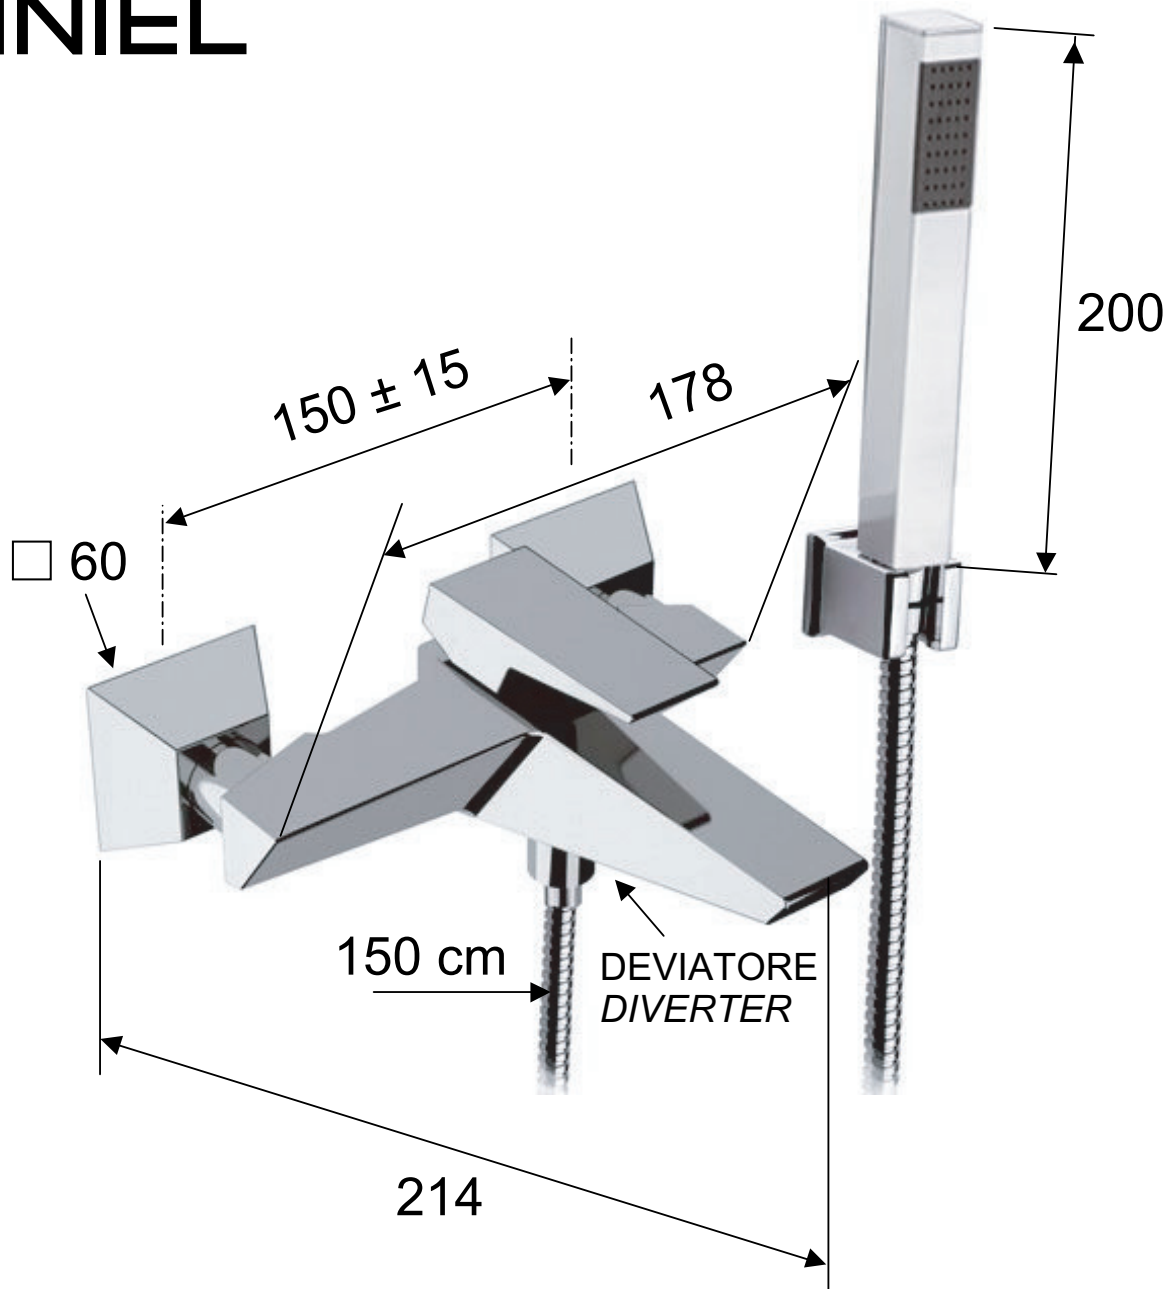

DANIEL

SCHEDA TECNICA TECHNICAL FEATURES

ART. COD.

SP610

MATERIALI / MATERIALS

OTTONE CROMATO / CHROME PLATED BRASS

CROMATURA / CHROME PLATING

UNI EN 248