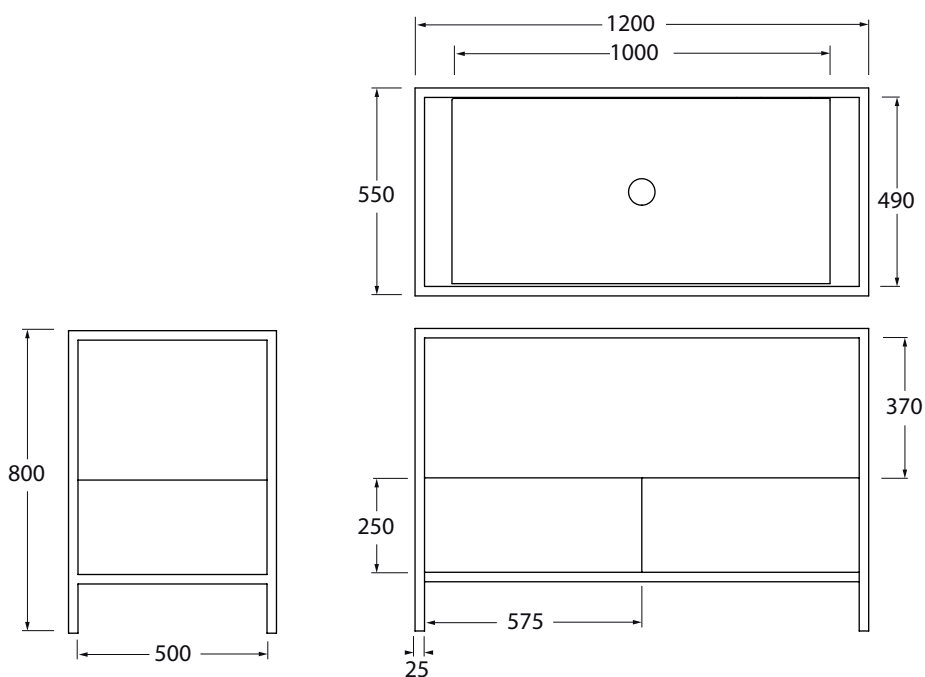

## STA 120 02

codice  
code

Struttura a terra STAND 120 cm in metallo verniciato completa di mensola "misura" 100 cm con foro centrato, e mobile rovere con 2 cassettoni integrato.

Floor painted metal structure STAND 120 cm provided with ceramic custom made shelves 100 cm with central hole and oak furniture with two drawers.

Struttura a terra STAND 120 cm in metallo verniciato completa di mensola "misura" 100 cm con foro centrato, e mobile bianco con 2 cassettoni integrato.

Floor painted metal structure STAND 120 cm provided with ceramic custom made shelves 100 cm with central hole and white furniture with two drawers.

bianco opaco/ matt white

STA 120BB 02

antracite/ anthracite

STA 120GB 02

Cm 120x55xh80

plt Italy pz. - plt export pcs.

kg 63

scala/scale 1:20 dimensioni/dimensions in mm