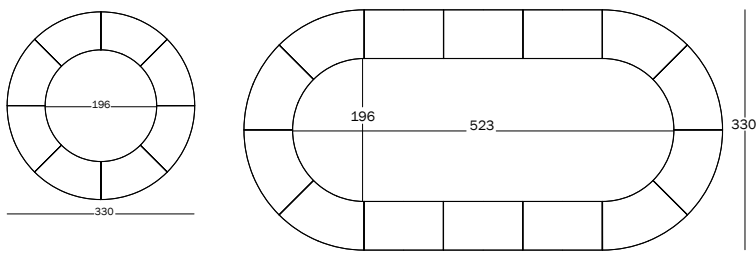

**Bureaurama** — design Jerszy Seymour, 2018  
 Technical Sheet

**Tables**

Material: aluminium painted in polyester powder. Suitable also for outdoor use.

Magis logo is stamped on each product of our collection vouching for their originality.