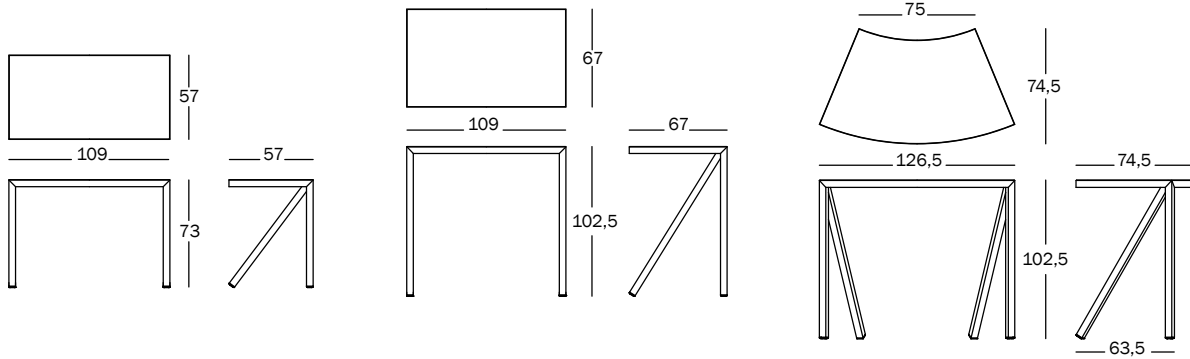

**Bureaurama** — design Jerszy Seymour, 2018  
 Technical Sheet

**Tables**

Material: aluminium painted in polyester powder. Suitable also for outdoor use.

Magis logo is stamped on each product of our collection vouching for their originality.