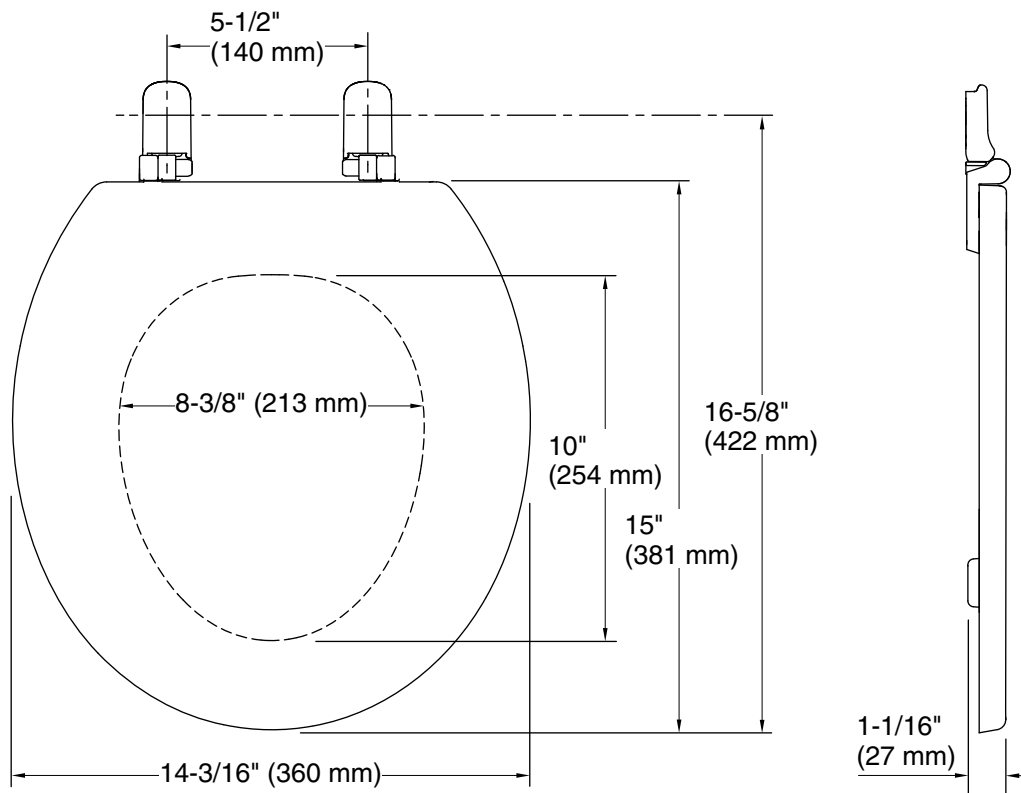

#### Technical Information

All product dimensions are nominal.

Seat shape type: Round-front

Seat front type: Closed-front

Seat-mounting holes: 5-1/2" (140 mm)