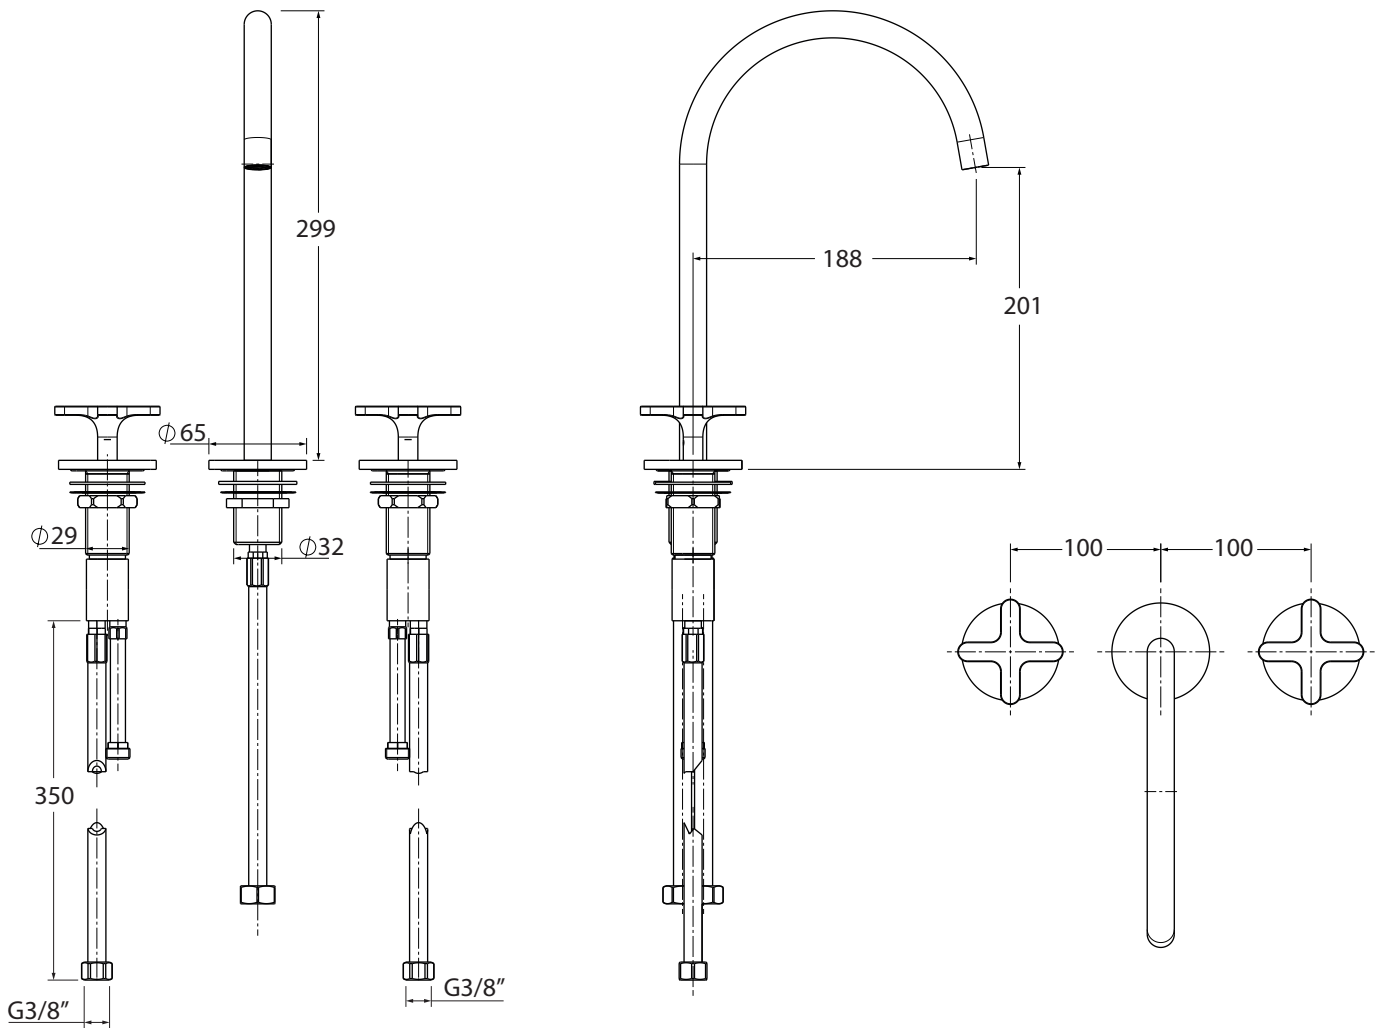

AZ 1111

con cartuccia vitone ceramico

codice  
code

Lavabo 3 fori tradizionale, bocca  $\varnothing 18$   
 $\varnothing 18$  spout, 3 hole washbasin mixer

AZ 1111

CM box 42 x 25 x h7

kg 2,5

scala/scale 1:5 dimensioni/dimensions in mm

Rubinetteria. Taps.

TECHNICAL SHEET n°: <b>01</b>	DESIGNER: <b>ANGELETTI RUZZA</b>	CODE: <b>AZ 1111</b>	Azzurra sanitari in ceramica S.p.a. via Civita Castellana snc 01030 Castel S.Elia (VT) - ITALY Tel.+39.0761 518155 Fax.+39.0761 514560		
SHEET FORMAT: <b>A4</b>	ISO	REVISION: <b>02</b>	SCALE: <b>1:5</b>	DATE: <b>08/10/2019</b>	
REGULATIONS					
All the measurements respect the tolerances provided by the "AZZURRA QUALITY GUIDELINES".					