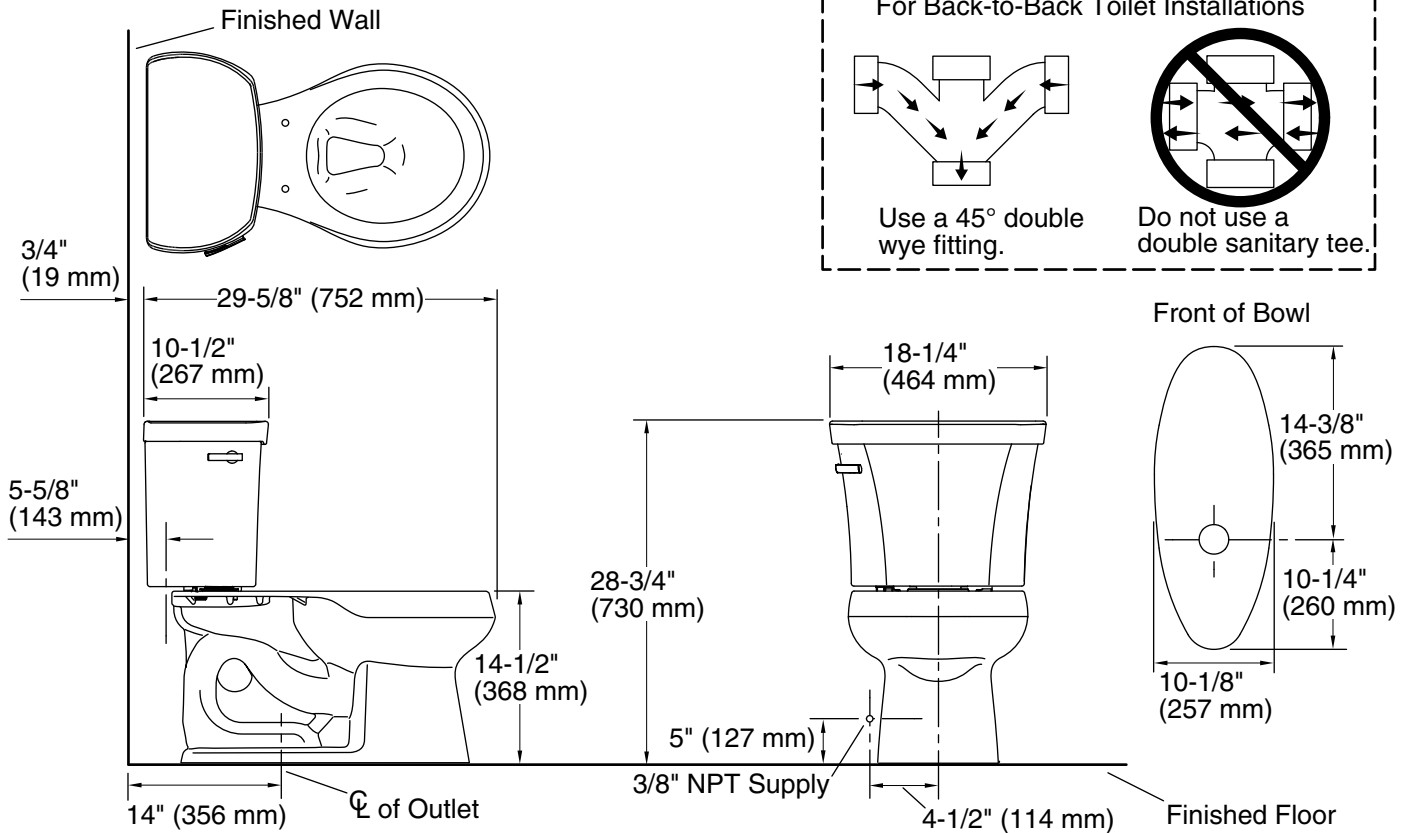

Features

- Two-piece toilet.
- Round-front bowl offers an ideal solution for smaller baths and powder rooms.
- 1.28 gpf (4.8 lpf).
- Standard left-hand trip lever included.
- Tank locks included.
- Combination consists of the K-4841-T tank and the K-4197 bowl.
- Coordinates with other products in the Wellworth collection.

Color tiles intended for reference only.

Color	Code	Description
	0	White
	96	Biscuit
	7	Black Black™

Technical Information

All product dimensions are nominal.

Toilet type: Two-piece, Floor-mount

Waste Outlet: Floor

Bowl shape: Round-front

Flush type: Class Five®

Trap passageway: 2-1/8" (54 mm)

Water Consumption

Full: 1.28 gpf (4.8 lpf)

Water surface size: 10-1/2" x 7-3/4" (267 mm x 197 mm)

Rim to water surface: 5-1/4" (133 mm)

Rough-in: 14" (356 mm)

Seat-mounting holes: 5-1/2" (140 mm)

Notes

Install this product according to the installation instructions.

For back-to-back toilet installations: Use only a 45° double wye fitting.