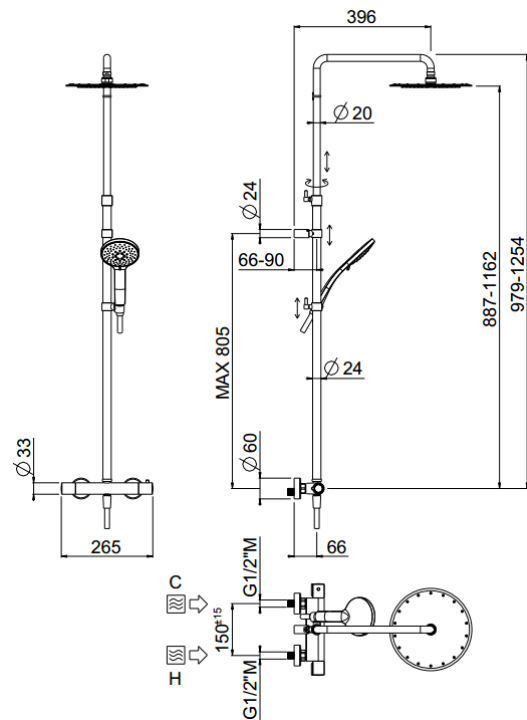

## TECHNICAL INFORMATION

Bridge telescopic shower column including exposed thermostatic mixer with diverter, turning bar with adjustable mounting. Round shower head, Ø250, non-liming, inspectable and serviceable in ABS. 3 jets non-liming shower in ABS. Smooth double anti-torsion PVC flexible hose, cm 150. CHROME

## FEATURES

rain jet

central jet

side jet

double anti-torsion

adjustable telescopic shower column

inspectable round

## TECHNICAL DRAWING