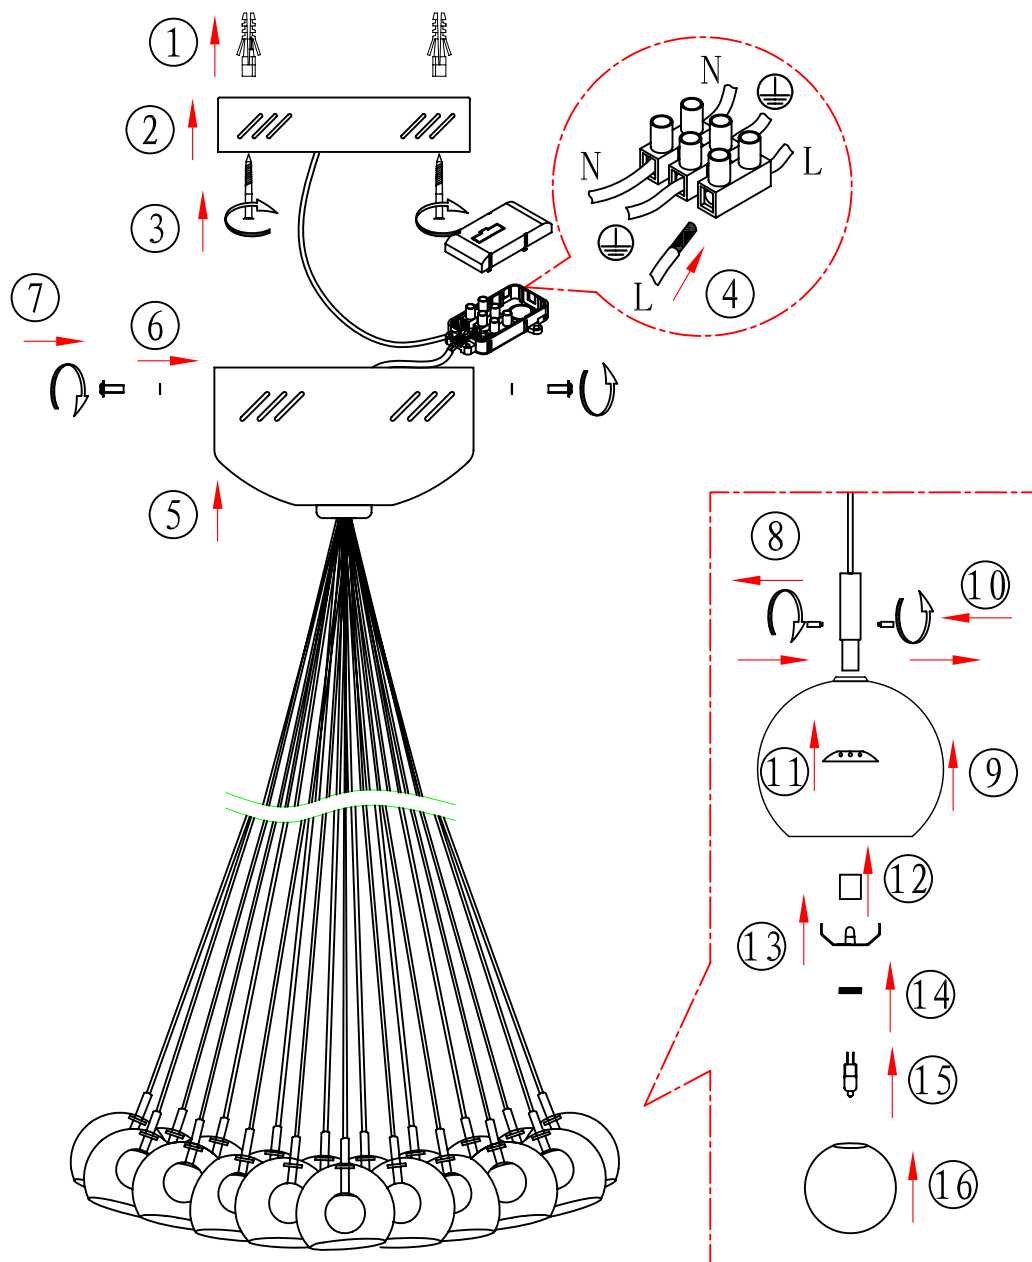

# INSTALLATION INSTRUCTION

Item No. : 5000/196

## FEATURE

- 220-240V~ 50Hz
- Lamp Type:G4 19× Max 10W 12V~

The lamp can be only indoor used

If in doubt, consult a qualified electrician or contact your retail outlet. Ensure that you always install the fitting to the relevant regulations. Certain regulations indicate that lighting fittings should be installed by a qualified electrician.