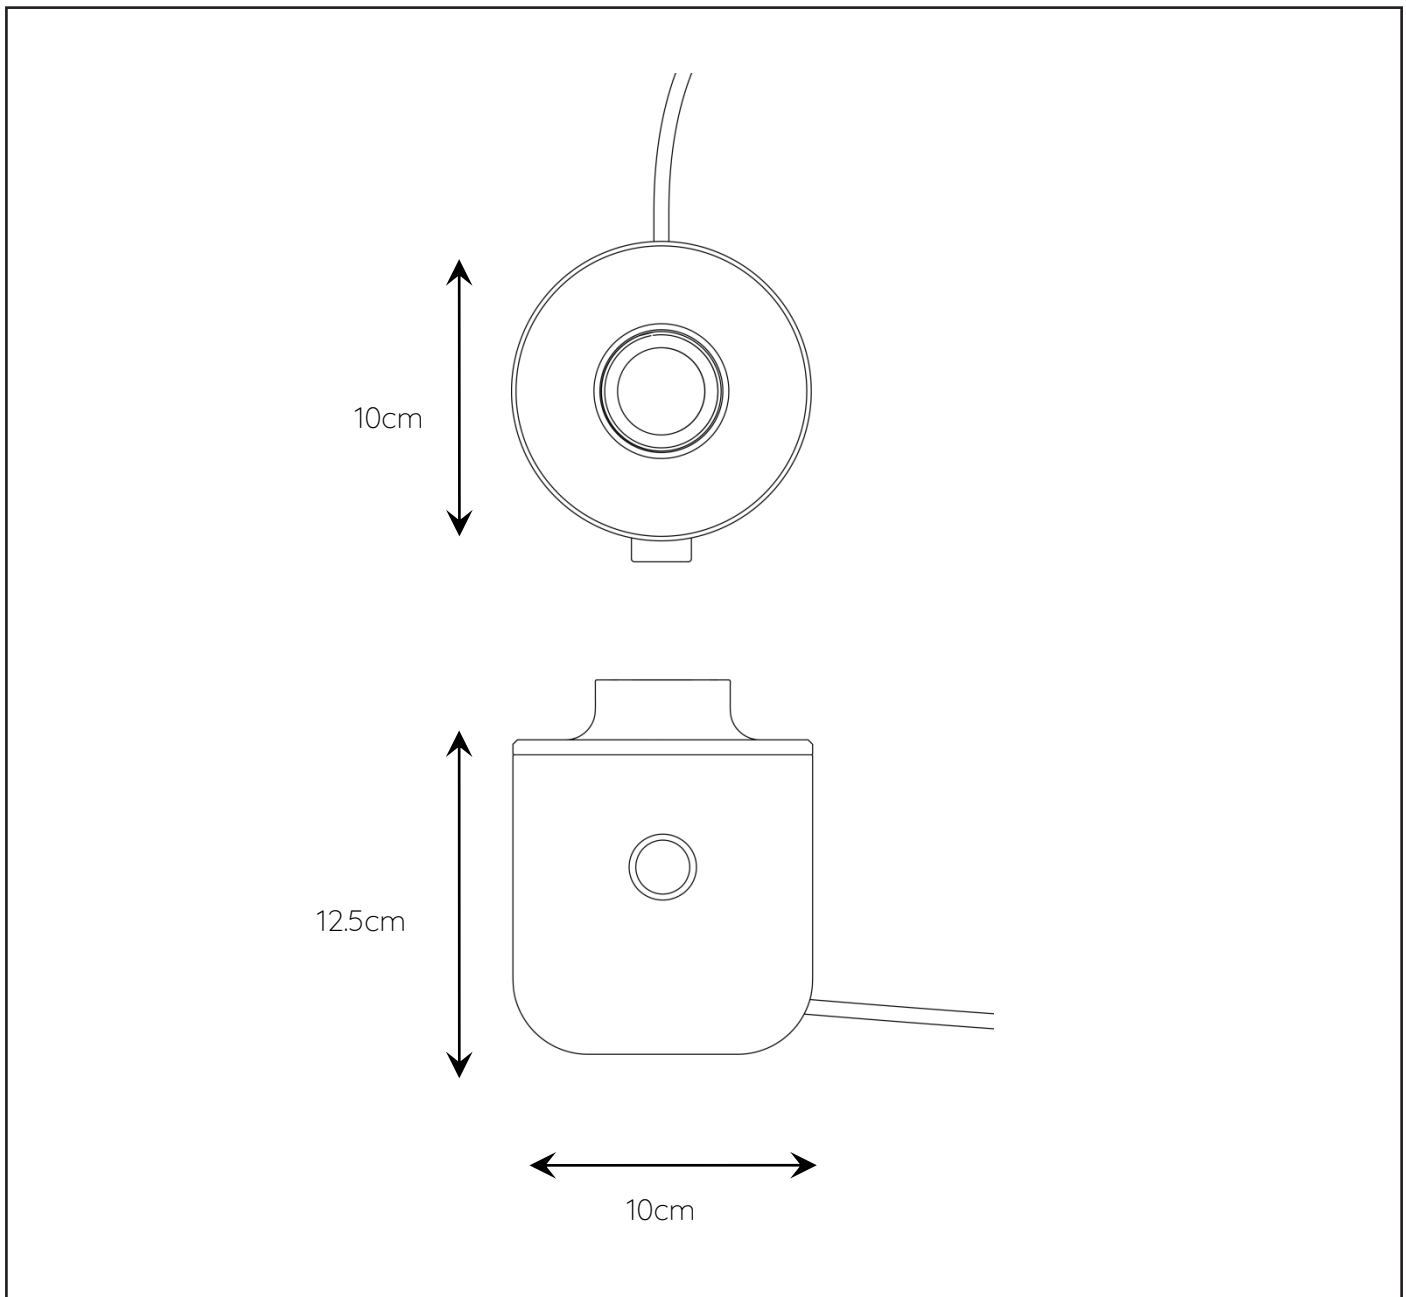

TANNER

Item number : 39521/01/30

EAN code : 5411212390745

For more specifications, dimensions please visit
www.lucide.com