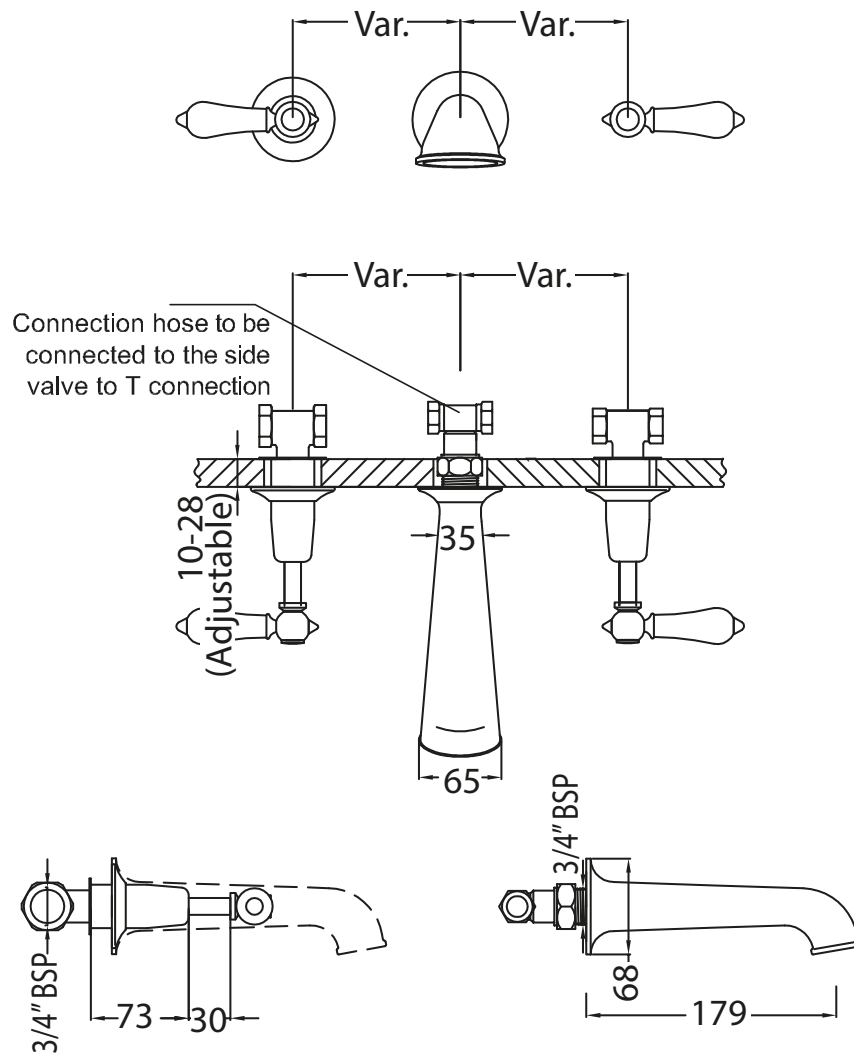

Catchpole & Rye

Saracens Dairy,
 Pluckley,
 Kent. U.K.
 TN27 0SA.
 TEL: +44 (0)1233 840840
 EMAIL: info@catchpoleandrye.com

Product Range:

Taps

Product Name:

La Fontaine Wall Mounted
 Three Hole Bath Filler

DIMENSIONAL DATA SHEET
 DATE: AUGUST 2018

NOTES:

DIMENSIONS IN MILLIMETRES.

WHILST EVERY EFFORT IS MADE TO ENSURE THE ACCURACY OF THESE DATA SHEETS THEY ARE SUBJECT TO CHANGE WITHOUT NOTICE AS PART OF THE COMPANY'S PRODUCT DEVELOPMENT PROCESS.