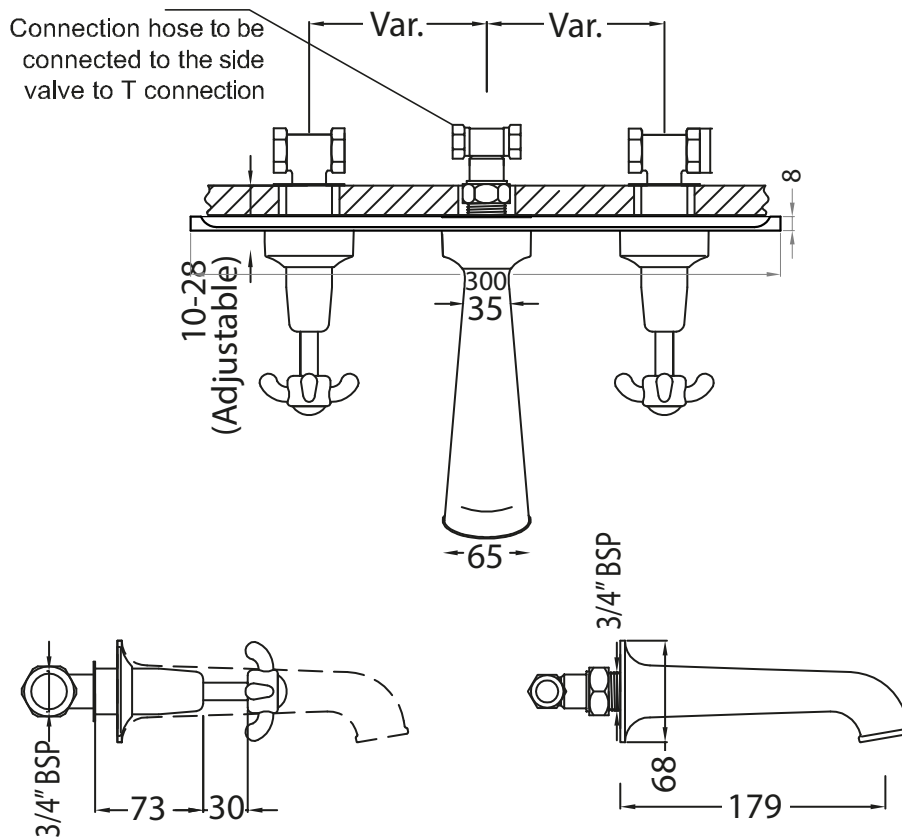

Catchpole & Rye

Saracens Dairy,
 Pluckley,
 Kent. U.K.
 TN27 0SA.
 TEL: +44 (0)1233 840840
 EMAIL: info@catchpoleandrye.com

Product Range:

Taps

Product Name:

La Loire Wall Mounted Three
 Hole Bath Filler with Catchpole
 and Rye Wall Plate

DIMENSIONAL DATA SHEET
 DATE: AUGUST 2019

NOTES:
 DIMENSIONS IN MILLIMETRES.
 WHILST EVERY EFFORT IS MADE TO ENSURE THE ACCURACY OF THESE DATA SHEETS THEY ARE SUBJECT
 TO CHANGE WITHOUT NOTICE AS PART OF THE COMPANY'S PRODUCT DEVELOPMENT PROCESS.