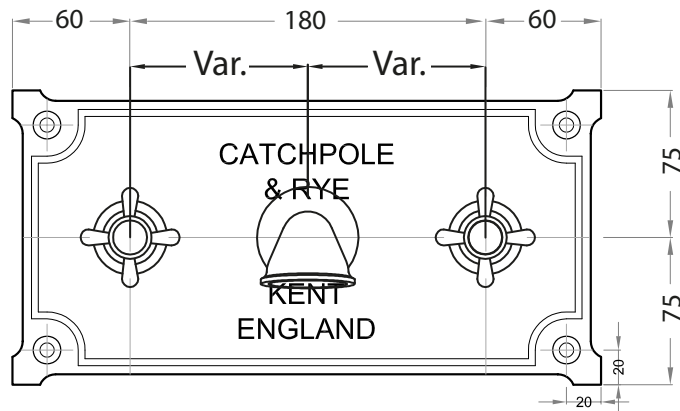

Catchpole & Rye

Saracens Dairy,
 Pluckley,
 Kent. U.K.
 TN27 0SA.
 TEL: +44 (0)1233 840840
 EMAIL: info@catchpoleandrye.com

Product Range:

Taps

Product Name:

La Loire Wall Mounted Three
 Hole Bath Filler with Catchpole
 and Rye Wall Plate

DIMENSIONAL DATA SHEET
 DATE: AUGUST 2019

NOTES:
 DIMENSIONS IN MILLIMETRES.
 WHILST EVERY EFFORT IS MADE TO ENSURE THE ACCURACY OF THESE DATA SHEETS THEY ARE SUBJECT
 TO CHANGE WITHOUT NOTICE AS PART OF THE COMPANY'S PRODUCT DEVELOPMENT PROCESS.