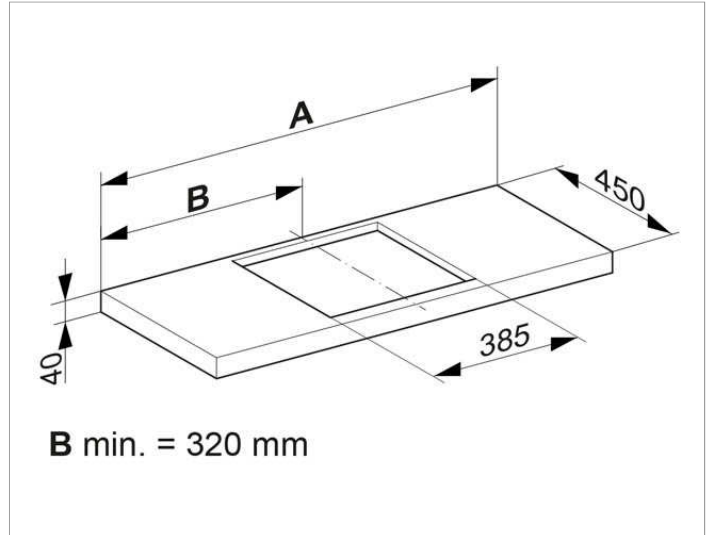

Edition 11
31199850001 Washtop

PRODUCT

DRAWING

PRODUCT ATTRIBUTES

includes 2 fastening brackets,
compatible with ceramic washbasin Article No. 31198

SURFACE

tobacco oak

DIMENSION

700 - 900 mm

NOTE

Please state the dimensions A and B.