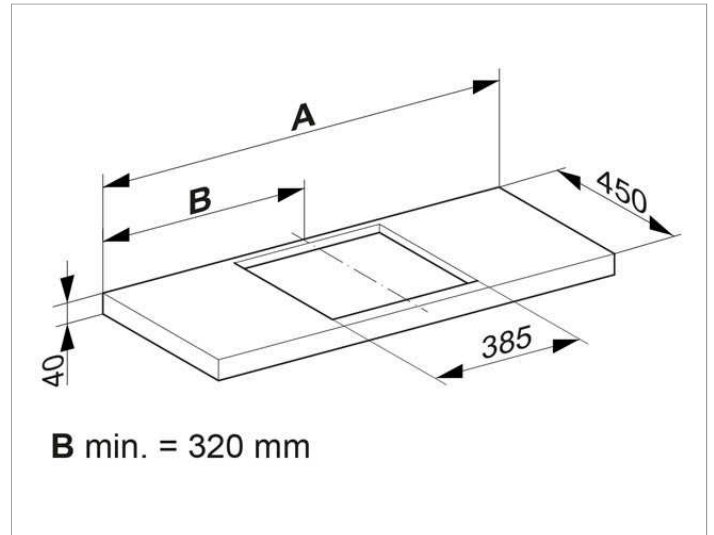

Edition 11  
31199850002 Washtop

**PRODUCT**

**DRAWING**

**PRODUCT ATTRIBUTES**

includes 3 fastening brackets,  
compatible with ceramic washbasin Article No. 31198

**SURFACE**

tobacco oak

**DIMENSION**

910 - 1200 mm

**NOTE**

Please state the dimensions A and B.