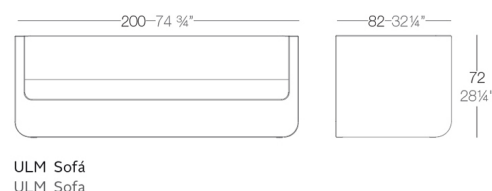

Продажа дизайнерской мебели,
света и аксессуаров
по всей России

8 (800) 500-70-36
hello@barcelonadesign.ru
www.barcelonadesign.ru

VONDOM

ULM SOFA

By Ramón Esteve

Like a shell perfectly poised over the floor, Ramón Esteve achieves the Ulm Daybed's design with refined and clean spherical geometry. Its circular form and grand scale adapt to each setting while its swivel feature permits it to effortlessly rotate on its axis. As with the rest of the Ulm collection, it is designed with the bare essential qualities of utility and function in mind, discarding all superfluous elements. As such, it is highly adaptable and easy to maintain. See online: <http://www.vondom.com/products/54135>

Features

Description

Made of polyethylene resin by rotational moulding. 100% Recyclable. Item suitable for indoor and outdoor use. Available in different finishes.

Weight

35 Kg

Includes

ACOLCHADO NAUTIC Indoor/outdoor Vinyl fabric

Finishes

BASIC

Ref. 54135

Matt Polyethylene

LACQUERED

Ref. 54135F

Lacquered Polyethylene

LIGHT

Ref. 54135W

Translucent white Matt Polyethylene. Includes white light either with CFL bulb or white LED

RGB LED

Ref. 54135L

Translucent white matt Polyethylene. Includes LED light operated by remote control. Colors can be selected or changed automatically (White, red, green, blue, light blue, pink and yellow).

RGB LED DMX

Ref. 54135D

Translucent white matt Polyethylene. Includes LED light operated by DMX512 wireless, allowing the connexion to light control systems (XLR), Wi-Fi routers, home automation, etc.

RGB LED BATTERY

Ref. 54135Y

Translucent white matt Polyethylene. Includes cordless LED light with rechargeable batteries, operated by remote control.