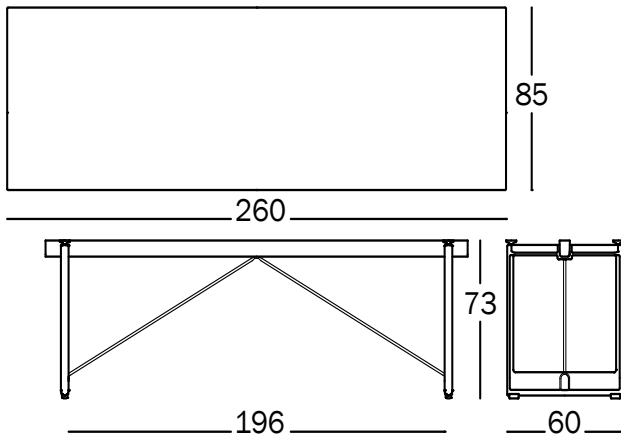

Brut — design Konstantin Grcic, 2017

Tables

Material: frame in cast-iron painted in polyester powder or cathoretically treated and painted in polyester powder. Joining element in natural solid oak. Tops in tempered glass, in oak or in steel plate, electro-galvanized and painted in polyester powder.

Mesas

Material: estructura de fundición de hierro barnizado poliéster o tratado anti óxido y barnizado poliéster. Elemento de conexión de madera maciza de roble natural. Tablero de cristal reforzado, de roble o de chapa electro-galvanizada y barnizada poliéster.

Tables

Matériaux: structure en fonte verni en polyester ou traité en cataphorèse et verni en polyester. Element de jonction en chêne massif naturel. Plateaux en verre trempé, en chêne ou en tôle d'acier electro-galvanisé et verni en polyester.

Tische

Material: Gestell aus Gusseisen, polyesterlackiert oder rostschutzbehandelt und polyesterlackiert. Verbindungselement aus massiver Eiche, naturfarben. Verbindungselement aus massiver Eiche, naturfarben. Tischplatten aus gehärtetem Glas, aus Eiche oder aus elektro-verzinktem, polyesterlackiertem Stahlblech.

Tavoli

Materiali: struttura in ghisa verniciata poliester e verniciato poliester. Elemento di connessione in massello di rovere naturale. Piani in vetro temperato, in rovere o in lamiera elettrozincata e verniciata poliester.