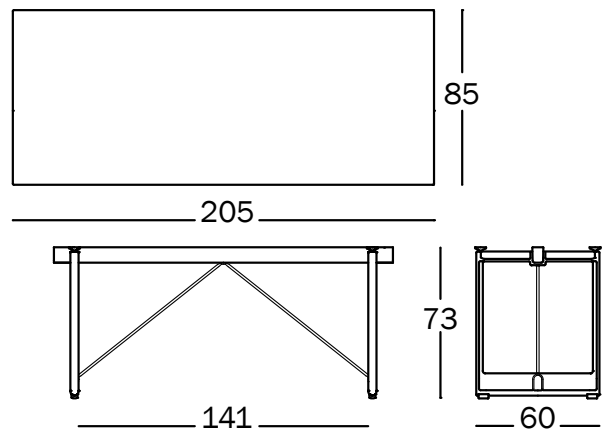

Brut — design Konstantin Grcic, 2017

Tables

Material: frame in cast-iron painted in polyester powder or cathoretically treated and painted in polyester powder. Joining element in natural solid oak. Tops in tempered glass, in oak or in steel plate, electro-galvanized and painted in polyester powder.

Mesas

Material: estructura de fundición de hierro barnizado poliéster o tratado anti óxido y barnizado poliéster. Elemento de conexión de madera maciza de roble natural. Tablero de cristal reforzado, de roble o de chapa electro-galvanizada y barnizada poliéster.

Tables

Matériaux: structure en fonte verni en polyester ou traité en cataphorèse et verni en polyester. Element de jonction en chêne massif naturel. Plateaux en verre trempé, en chêne ou en tôle d'acier electro-galvanisé et verni en polyester.

Tische

Material: Gestell aus Gusseisen, polyesterlackiert oder rostschutzbehandelt und polyesterlackiert. Verbindungselement aus massiver Eiche, naturfarben. Verbindungselement aus massiver Eiche, naturfarben. Tischplatten aus gehärtetem Glas, aus Eiche oder aus elektro-verzinktem, polyesterlackiertem Stahlblech.

Tavoli

Materiali: struttura in ghisa verniciata poliester e verniciato poliester. Elemento di connessione in massello di rovere naturale. Piani in vetro temperato, in rovere o in lamiera elettrozincata e verniciata poliester.