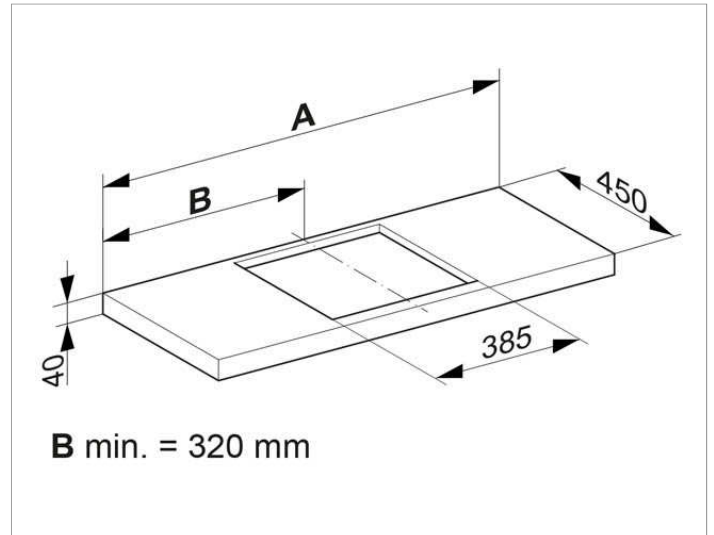

Edition 11  
31199850003 Washtop

**PRODUCT**

**DRAWING**

**PRODUCT ATTRIBUTES**

includes 4 fastening brackets,  
compatible with ceramic washbasin Article No. 31198

**SURFACE**

tobacco oak

**DIMENSION**

1210 - 1500 mm

**NOTE**

Please state the dimensions A and B.