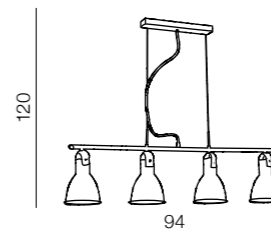

Tessio Wall

AZ1281
(white)
1x E14 40W
metal/leather

Tessio 4

AZ1282
(white)
4x E14 40W
metal/leather

Tessio 30

AZ1289
(white)
1x E27 60W
metal/leather