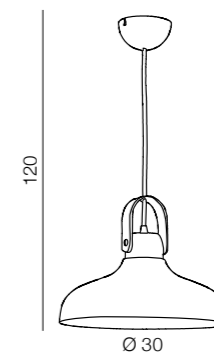

Tessio Wall

AZ1281
(white)
1x E14 40W
metal/leather

Tessio 4

AZ1282
(white)
4x E14 40W
metal/leather

Tessio 30

AZ1289
(white)
1x E27 60W
metal/leather