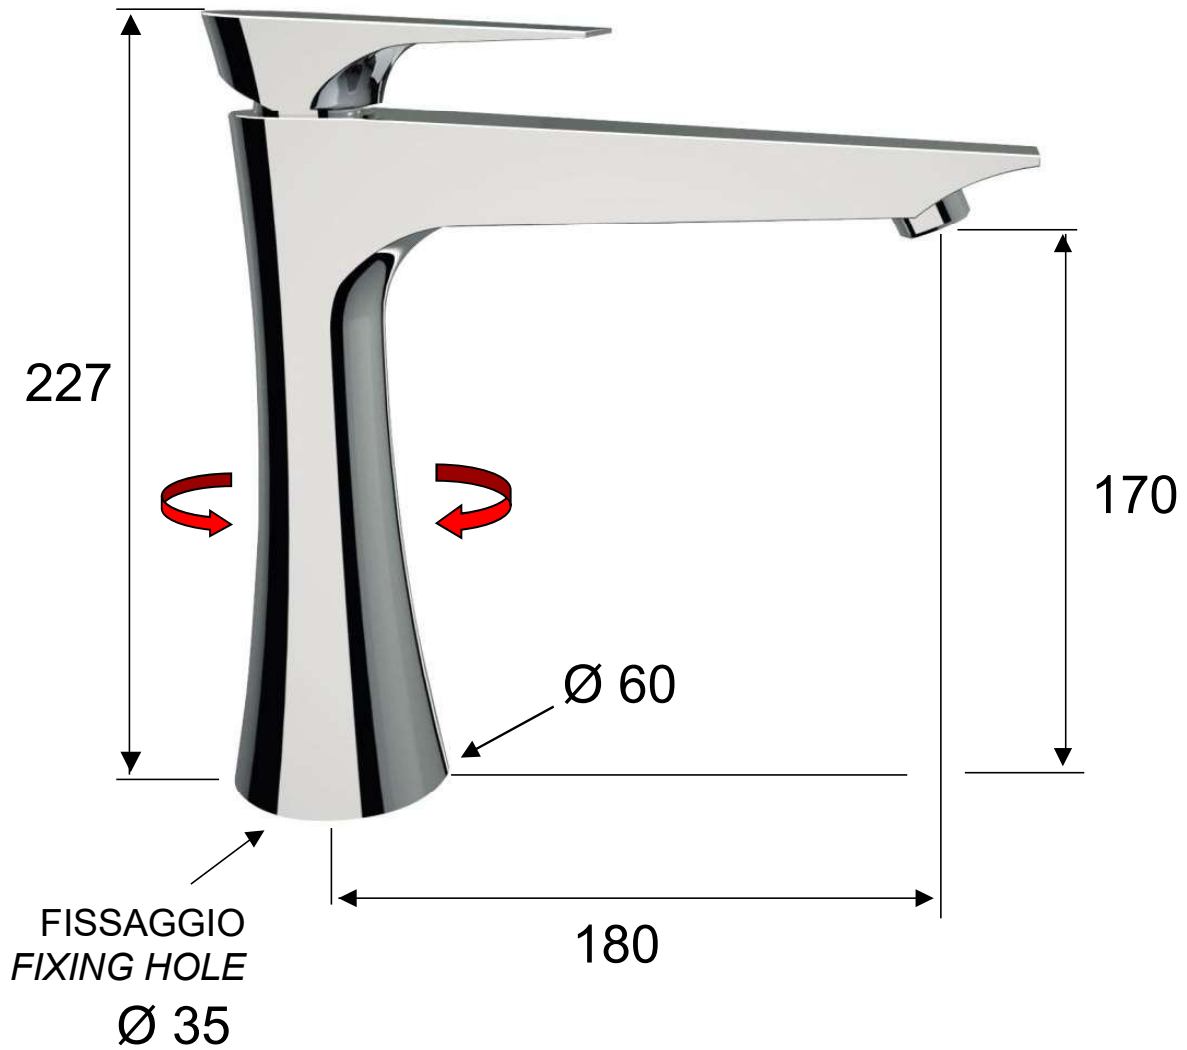

DANIEL

SCHEDA TECNICA TECHNICAL FEATURES

ART. COD.

DV608

MATERIALI / MATERIALS

OTTONE CROMATO / CHROME PLATED BRASS

CROMATURA / CHROME PLATING

UNI EN 248