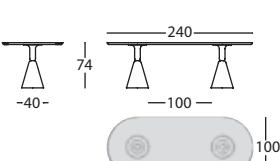

284.74.ZLH
PION MESA COMEDOR 240X100X74
PION DINING TABLE 240X100X74
PION TABLE REPAS 240X100X74

0,48 m³ / 3 Package / 77 kg