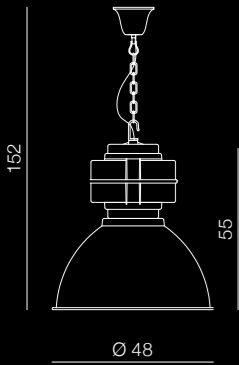

# Bismarck

284

## Bismarck

- 1 AZ1575 (concrete)
- 2 AZ1576 (white)

1x E27 60W  
metal  
\*accessories not included

1 CONCRETE

2 PATINA WHITE

### Bismarck + glass\*

code for Bismarck's glass:  
**AZ1607** (only glass)