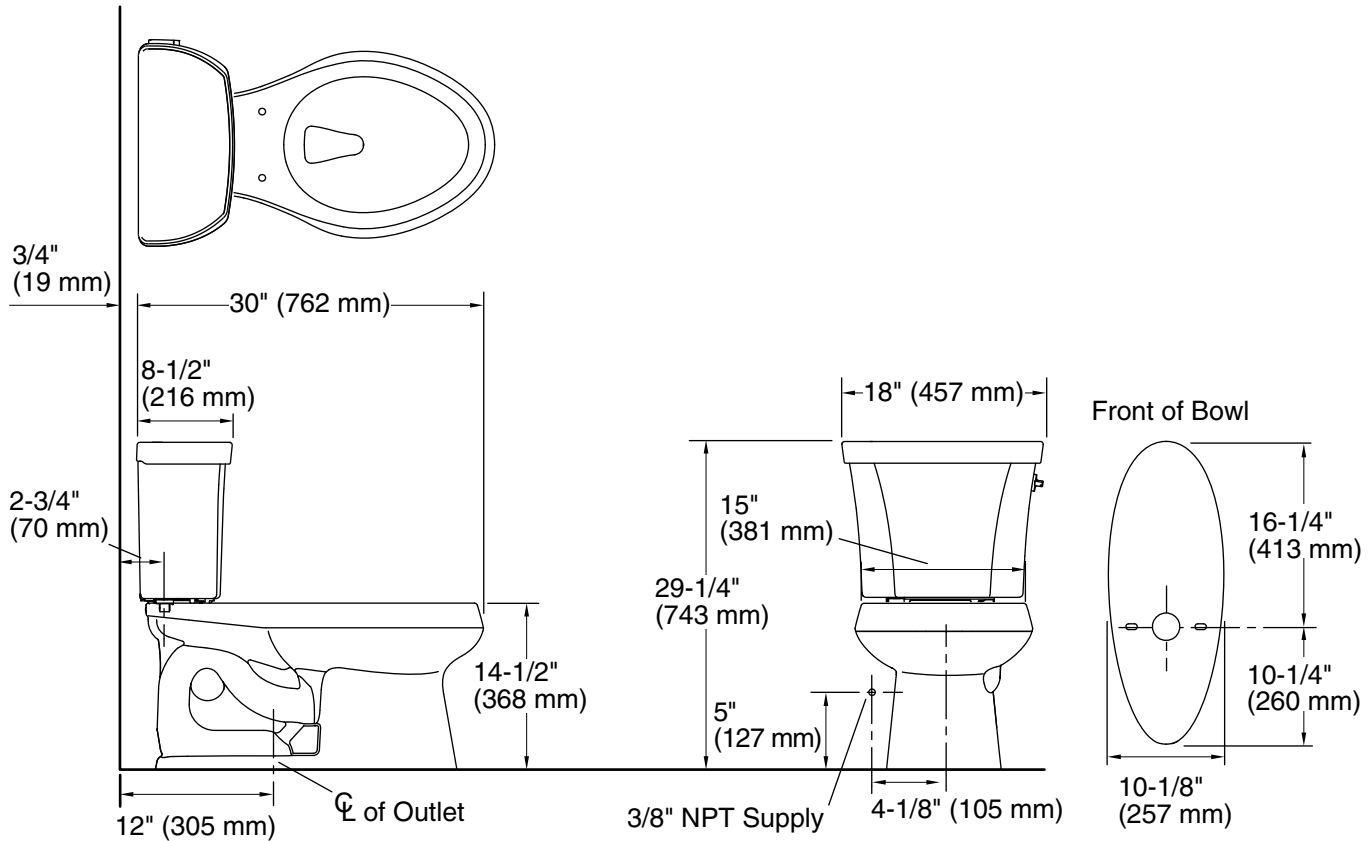

Technology

- Dual-flush technology allows you to choose between a full- or partial-flush.

Installation

- Standard 12" (305 mm) rough-in.
- Three-bolt installation.

Water Conservation & Rebates

- Eligible for consumer rebates in some municipalities.

Color	Code	Description
	0	White
	96	Biscuit
	47	Almond

Technical Information

All product dimensions are nominal.

Toilet type: Two-piece, Floor-mount

Waste Outlet: Floor

Bowl shape: Elongated

Flush type: Class Five®

Trap passageway: 2-1/8" (54 mm)

Water Consumption

Full: 1.6 gpf (6 lpf)

Reduced: 1.1 gpf (4.3 lpf)

Water surface size: 11-1/4" x 8-1/4" (286 mm x 210 mm)

Rim to water surface: 5-1/4" (133 mm)

Rough-in: 12" (305 mm)

Seat-mounting holes: 5-1/2" (140 mm)

Notes

Install this product according to the installation instructions.