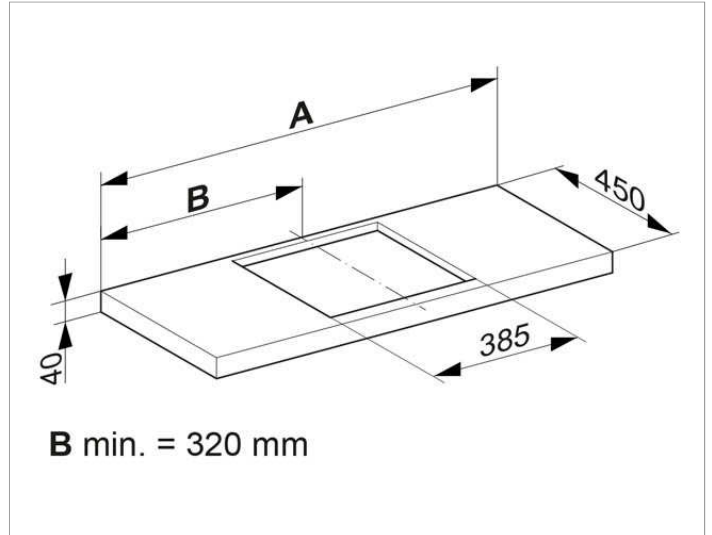

Edition 11
31199890001 Washtop

PRODUCT

DRAWING

PRODUCT ATTRIBUTES

includes 2 fastening brackets,
compatible with ceramic washbasin Article No. 31198

SURFACE

light oak

DIMENSION

700 - 900 mm

NOTE

Please state the dimensions A and B.