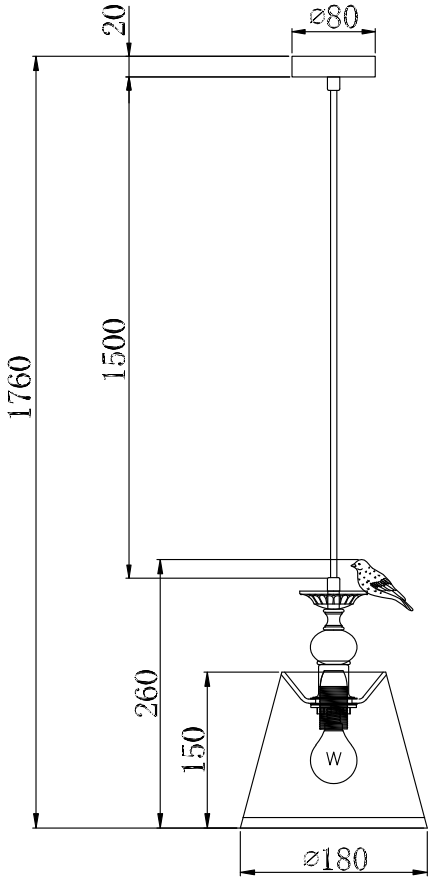

Instruction

Collection: Elegant
Series: Bouquet
Model: ARM023-PL-01-S
Suspended

1 x E14 (40w)

MAYTONI
DECORATIVE LIGHTING

www.maytoni.de