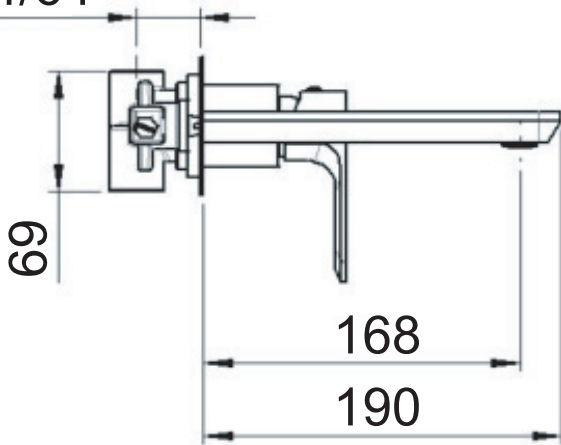

DANIEL

SCHEDA TECNICA TECHNICAL FEATURES

ART. COD.

TA632P

34/64

MATERIALI / MATERIALS

OTTONE CROMATO / CHROME PLATED BRASS

CROMATURA / CHROME PLATING