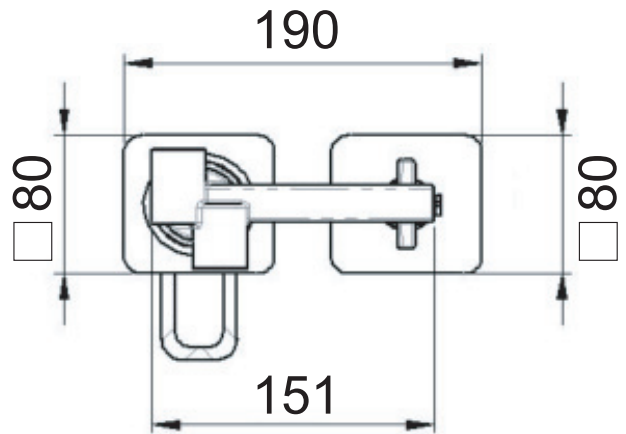

DANIEL

SCHEDA TECNICA TECHNICAL FEATURES

ART. COD.

TA632P

34/64

MATERIALI / MATERIALS

OTTONE CROMATO / CHROME PLATED BRASS

CROMATURA / CHROME PLATING