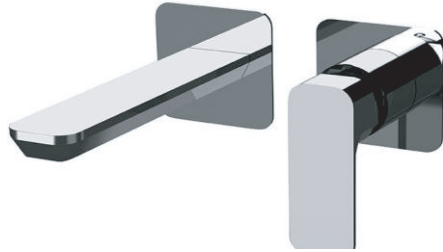

DANIEL

SCHEDA TECNICA TECHNICAL FEATURES

ART. COD.

TA632P

34/64

MATERIALI / MATERIALS

OTTONE CROMATO / CHROME PLATED BRASS

CROMATURA / CHROME PLATING