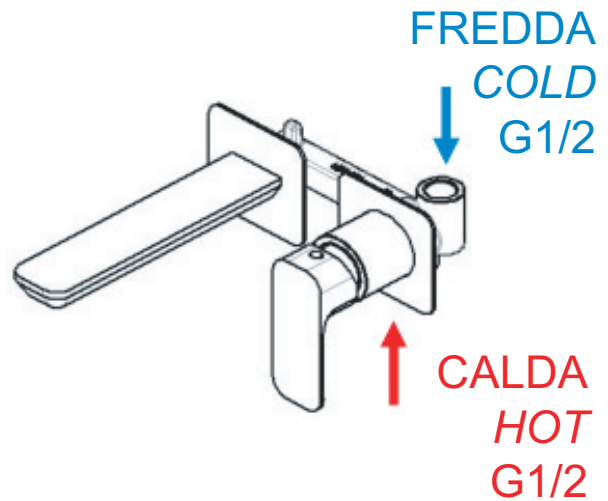

DANIEL

SCHEDA TECNICA TECHNICAL FEATURES

ART. COD.

TA632P

34/64

MATERIALI / MATERIALS

OTTONE CROMATO / CHROME PLATED BRASS

CROMATURA / CHROME PLATING