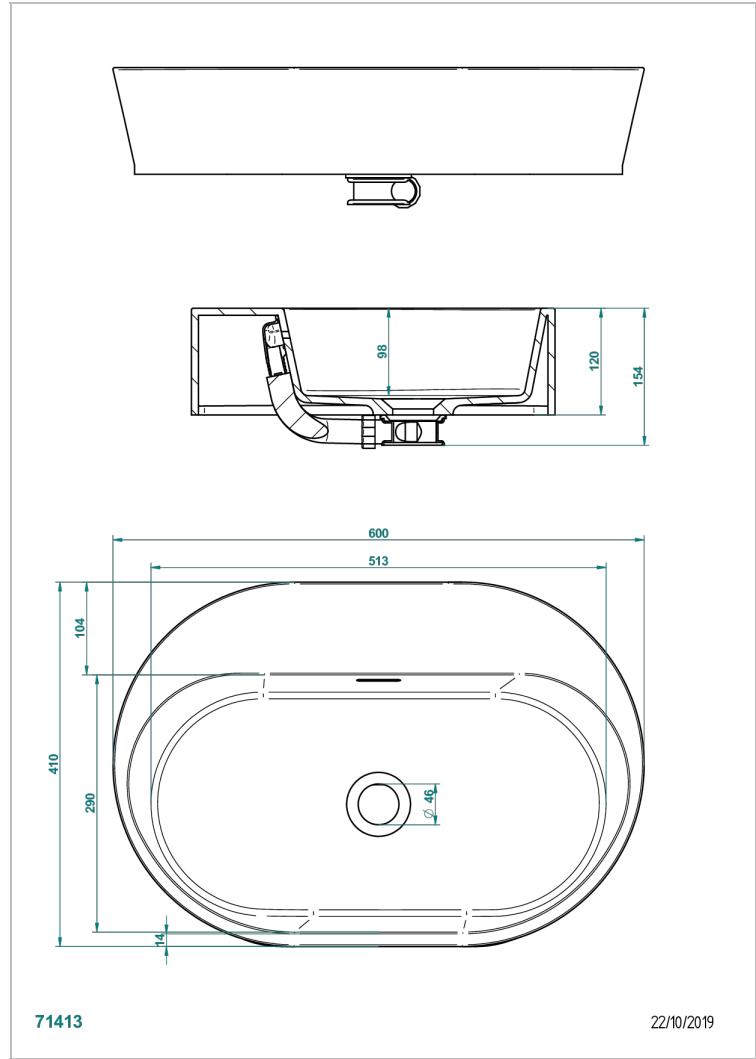

РАКОВИНЫ

B13-V590

MONCEAU on counter basin 60 x 41 x 12 cm, delivered without waste

THG[®]
PARIS

71413

22/10/2019

ХАРАКТЕРИСТИКИ

- Раковины
- MONCEAU on counter basin 60 x 41 x 12 cm, delivered without waste