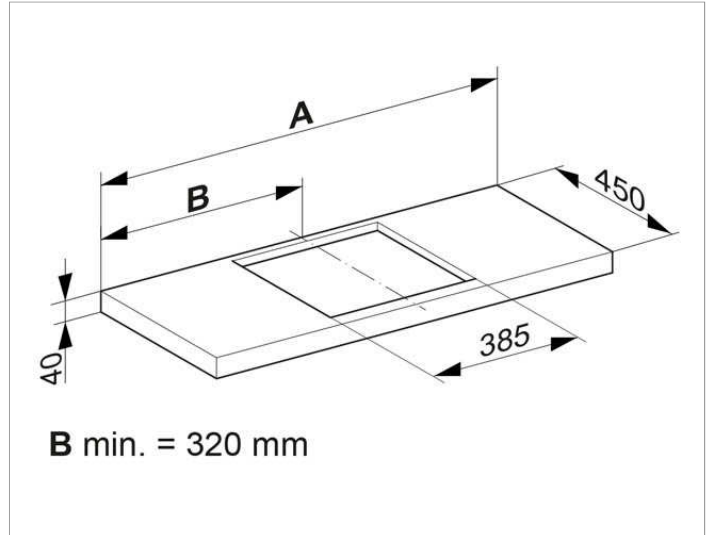

Edition 11
31199890002 Washtop

PRODUCT

DRAWING

PRODUCT ATTRIBUTES

includes 3 fastening brackets,
compatible with ceramic washbasin Article No. 31198

SURFACE

light oak

DIMENSION

910 - 1200 mm

NOTE

Please state the dimensions A and B.