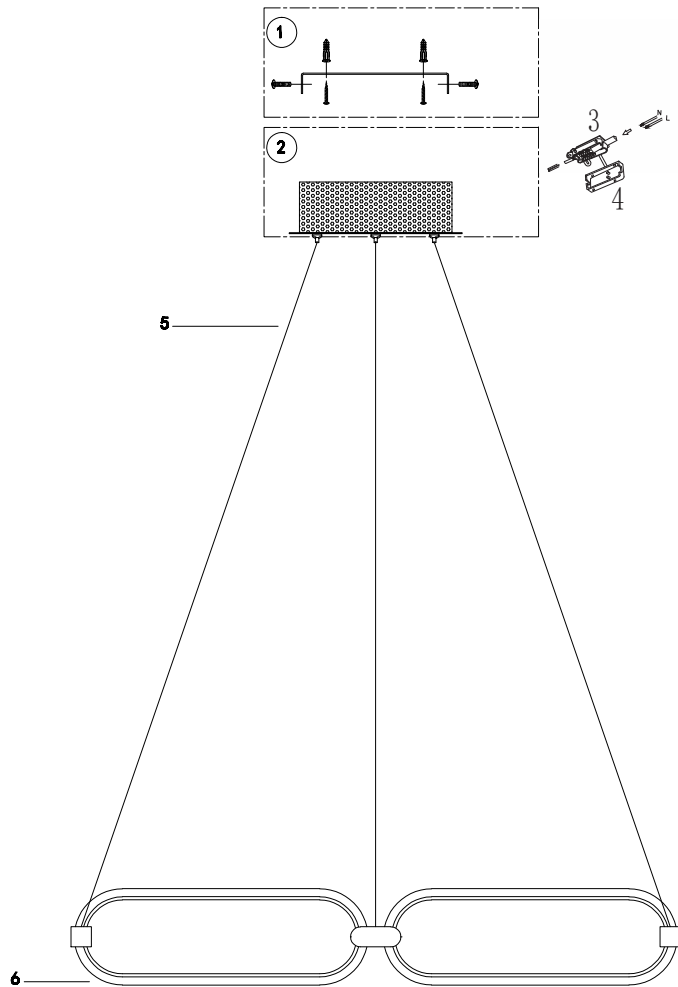

# Instruction

MOD017PL-L50N

MAX 50W  
3500 Lumen

Model: MOD017PL-L50N  
Collection: Modern

Pendant Lamps