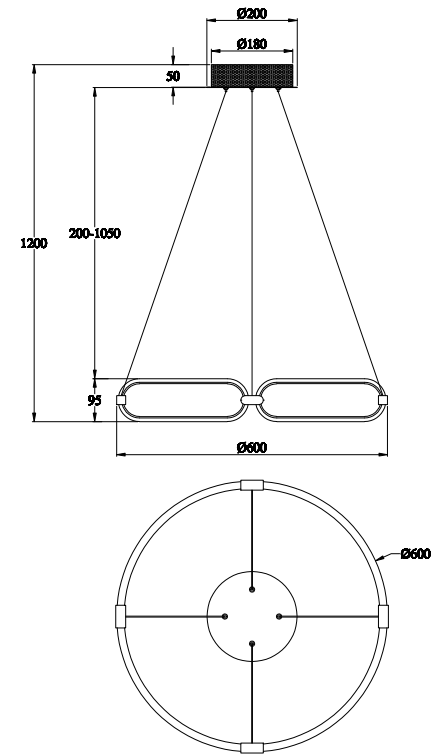

# Instruction

MOD017PL-L50N

MAX 50W  
3500 Lumen

Model: MOD017PL-L50N  
Collection: Modern

Pendant Lamps