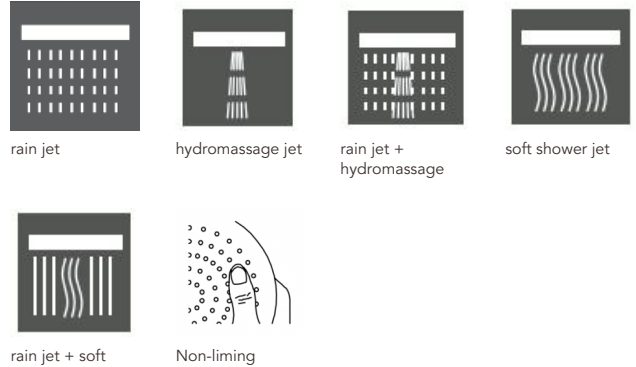

Colonial

Colonial
00-2006-CR

TECHNICAL INFORMATION

Traditional style thermostatic shower column in brass. Non-liming inspectable and serviceable colonial shower head, Ø270, in brass/stainless steel. 5 jets colonial hand shower in brass, non-liming, inspectable and serviceable with curved brass elbow. Double spiral flexible hose in brass, 150mm. Special details: fixing screws covered by aesthetic caps and a harmonious design linking the hexagonal shape of the nut to the conical shape of the column. CHROME

Flow rate:
x rubinetto

PICTURE

SPARE PARTS

FEATURES

TECHNICAL DRAWING

FINISHINGS