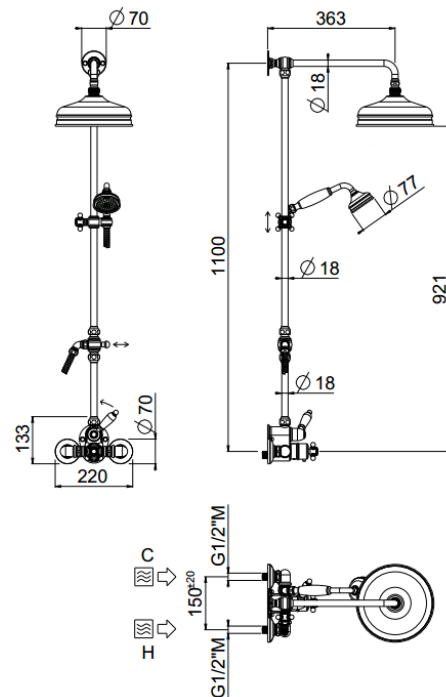

Colonial

Colonial
00-2006-CR

TECHNICAL INFORMATION

Traditional style thermostatic shower column in brass. Non-liming inspectable and serviceable colonial shower head, Ø270, in brass/stainless steel. 5 jets colonial hand shower in brass, non-liming, inspectable and serviceable with curved brass elbow. Double spiral flexible hose in brass, 150mm. Special details: fixing screws covered by aesthetic caps and a harmonious design linking the hexagonal shape of the nut to the conical shape of the column. CHROME

Flow rate:
x rubinetto

PICTURE

SPARE PARTS

FEATURES

TECHNICAL DRAWING

FINISHINGS