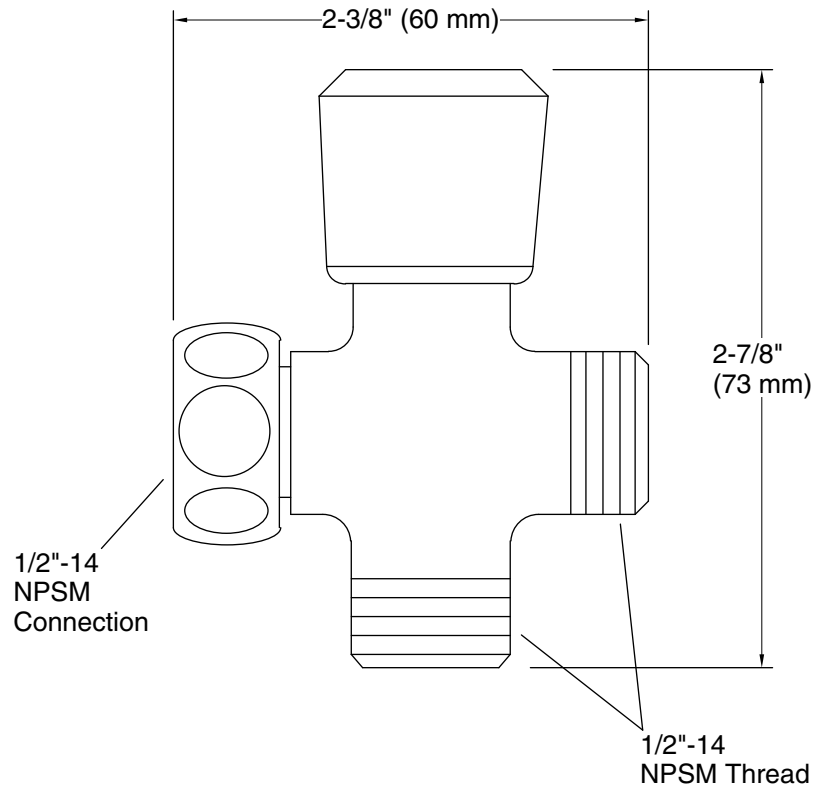

Persona™
Two-way Shower Arm Diverter
K-9662

Features

- For the Persona™ handshower system.

Material

- Brass construction.

Recommended Products/Accessories

K-23723 Faucet cleaner

Codes/Standards

Technical Information

All product dimensions are nominal.

Material: Brass

Notes

Install this product according to the installation instructions.