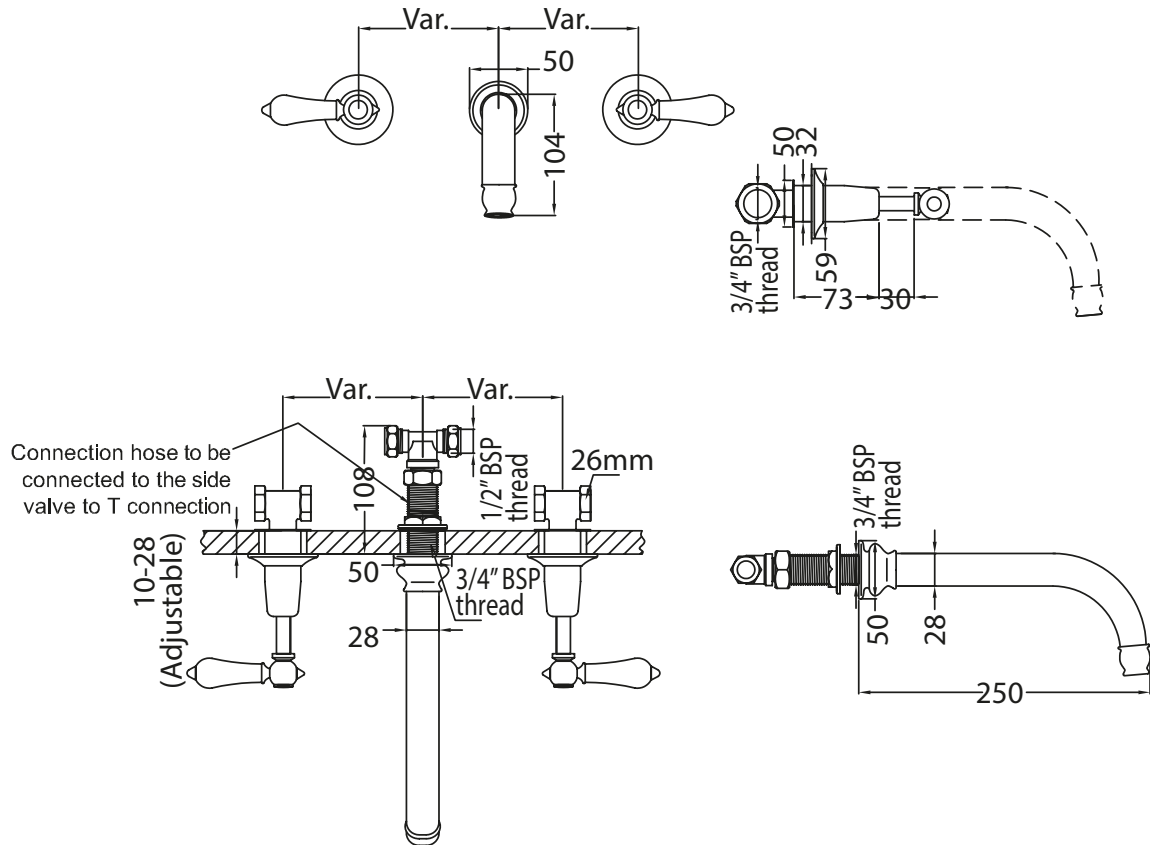

Catchpole & Rye

Saracens Dairy,
 Pluckley,
 Kent. U.K.
 TN27 0SA.
 TEL: +44 (0)1233 840840
 EMAIL: info@catchpoleandrye.com

Product Range:

Taps

Product Name:

La Fontaine Wall Mounted
 Three Hole Bath Filler with
 Swan Neck Spout

DIMENSIONAL DATA SHEET DATE: AUGUST 2018

NOTES:

DIMENSIONS IN MILLIMETRES.

WHILST EVERY EFFORT IS MADE TO ENSURE THE ACCURACY OF THESE DATA SHEETS THEY ARE SUBJECT TO CHANGE WITHOUT NOTICE AS PART OF THE COMPANY'S PRODUCT DEVELOPMENT PROCESS.