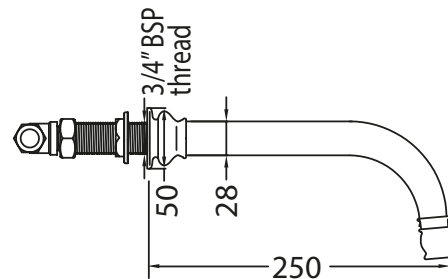

Catchpole & Rye

Saracens Dairy,
 Pluckley,
 Kent. U.K.
 TN27 0SA.
 TEL: +44 (0)1233 840840
 EMAIL: info@catchpoleandrye.com

Product Range:

Taps

Product Name:

La Loire Wall Mounted Three
 Hole Bath Filler with Swan Neck Spout
 with Catchpole and Rye Wall Plate

DIMENSIONAL DATA SHEET
 DATE: AUGUST 2019

NOTES:

DIMENSIONS IN MILLIMETRES.

WHILST EVERY EFFORT IS MADE TO ENSURE THE ACCURACY OF THESE DATA SHEETS THEY ARE SUBJECT TO CHANGE WITHOUT NOTICE AS PART OF THE COMPANY'S PRODUCT DEVELOPMENT PROCESS.