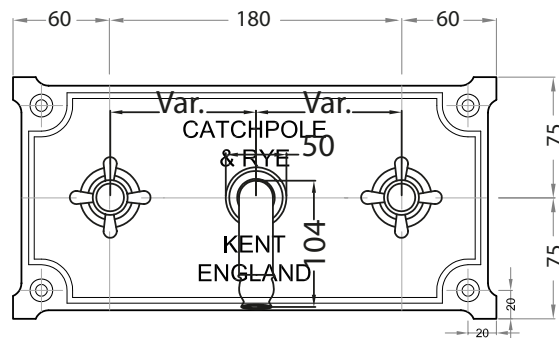

Catchpole & Rye

Saracens Dairy,
 Pluckley,
 Kent. U.K.
 TN27 0SA.
 TEL: +44 (0)1233 840840
 EMAIL: info@catchpoleandrye.com

Product Range:

Taps

Product Name:

La Loire Wall Mounted Three
 Hole Bath Filler with Swan Neck Spout
 with Catchpole and Rye Wall Plate

DIMENSIONAL DATA SHEET
 DATE: AUGUST 2019

NOTES:

DIMENSIONS IN MILLIMETRES.

WHILST EVERY EFFORT IS MADE TO ENSURE THE ACCURACY OF THESE DATA SHEETS THEY ARE SUBJECT TO CHANGE WITHOUT NOTICE AS PART OF THE COMPANY'S PRODUCT DEVELOPMENT PROCESS.