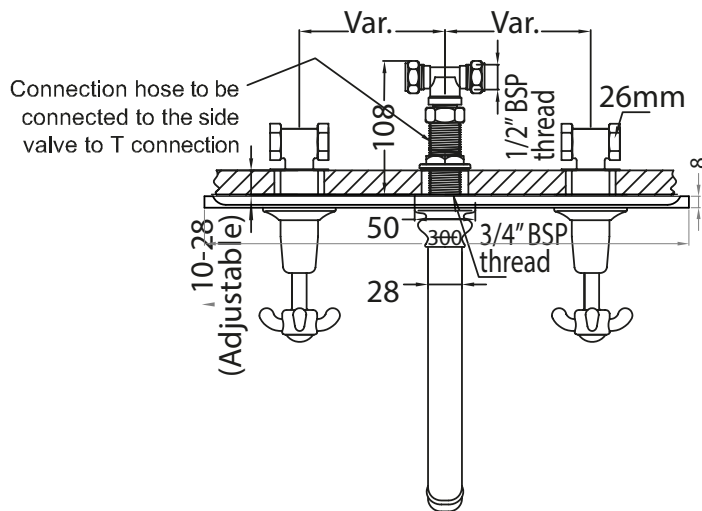

Catchpole & Rye

Saracens Dairy,
 Pluckley,
 Kent. U.K.
 TN27 0SA.
 TEL: +44 (0)1233 840840
 EMAIL: info@catchpoleandrye.com

Product Range:

Taps

Product Name:

La Loire Wall Mounted Three
 Hole Bath Filler with Swan Neck Spout
 with Catchpole and Rye Wall Plate

DIMENSIONAL DATA SHEET
 DATE: AUGUST 2019

NOTES:

DIMENSIONS IN MILLIMETRES.

WHILST EVERY EFFORT IS MADE TO ENSURE THE ACCURACY OF THESE DATA SHEETS THEY ARE SUBJECT TO CHANGE WITHOUT NOTICE AS PART OF THE COMPANY'S PRODUCT DEVELOPMENT PROCESS.