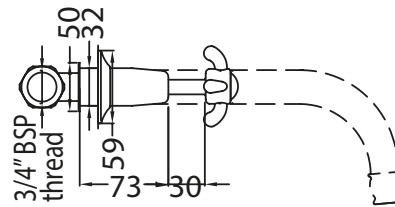

Catchpole & Rye

Saracens Dairy,
 Pluckley,
 Kent. U.K.
 TN27 0SA.
 TEL: +44 (0)1233 840840
 EMAIL: info@catchpoleandrye.com

Product Range:

Taps

Product Name:

La Loire Wall Mounted Three
 Hole Bath Filler with Swan Neck Spout
 with Catchpole and Rye Wall Plate

DIMENSIONAL DATA SHEET
 DATE: AUGUST 2019

NOTES:

DIMENSIONS IN MILLIMETRES.

WHILST EVERY EFFORT IS MADE TO ENSURE THE ACCURACY OF THESE DATA SHEETS THEY ARE SUBJECT TO CHANGE WITHOUT NOTICE AS PART OF THE COMPANY'S PRODUCT DEVELOPMENT PROCESS.